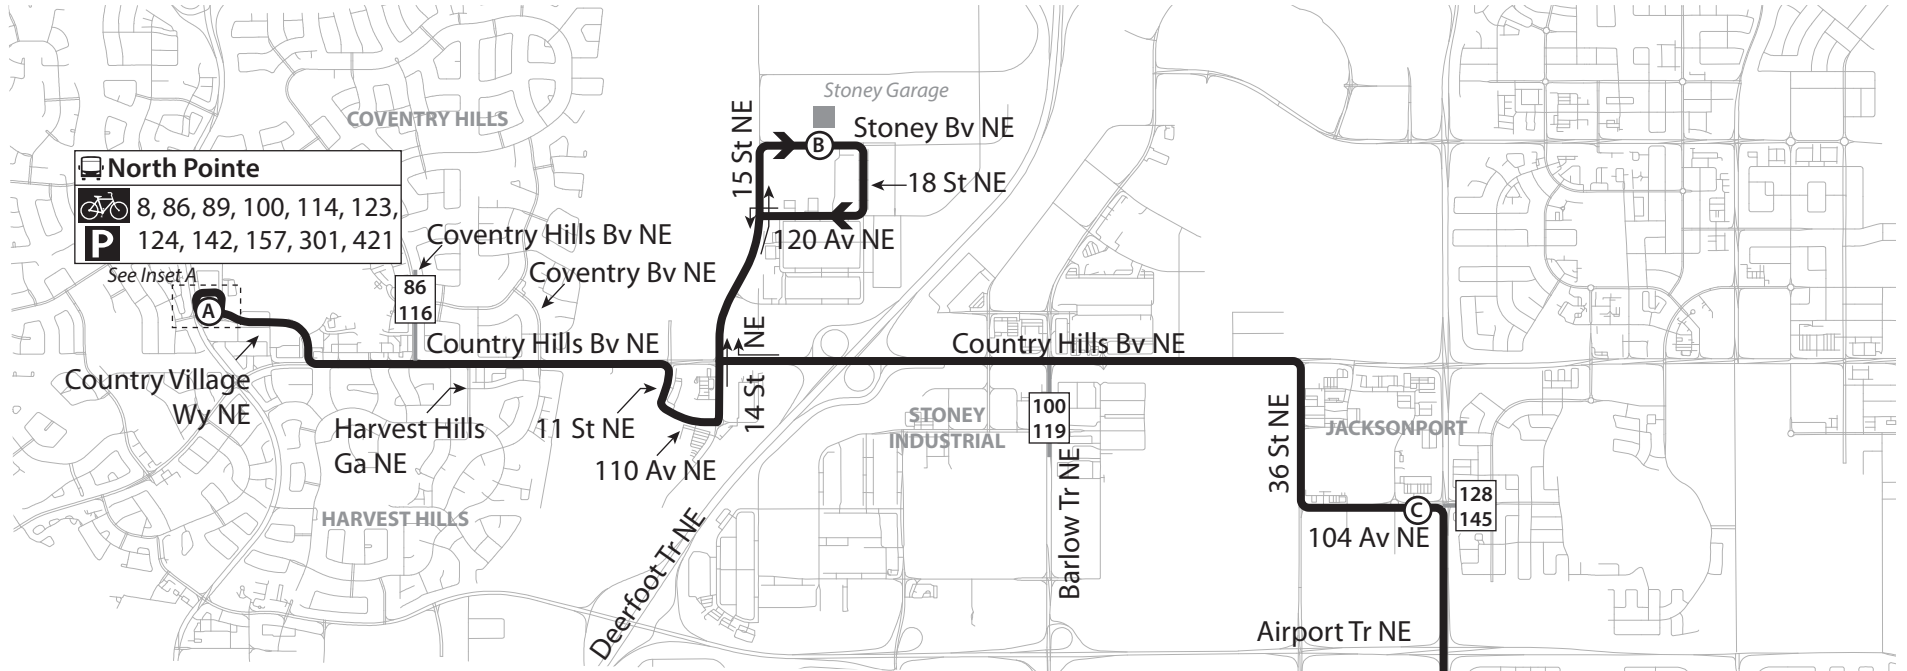

# 157 - West Stoney Industrial

**North Pointe**  
 8, 86, 89, 100, 114, 123,  
 124, 142, 157, 301, 421

See Inset A

## LEGEND

- Route
- CTrain Station / Terminal
- Time Point
- Intersecting Route
- Station Information
- Bicycle Parking
- Park & Ride