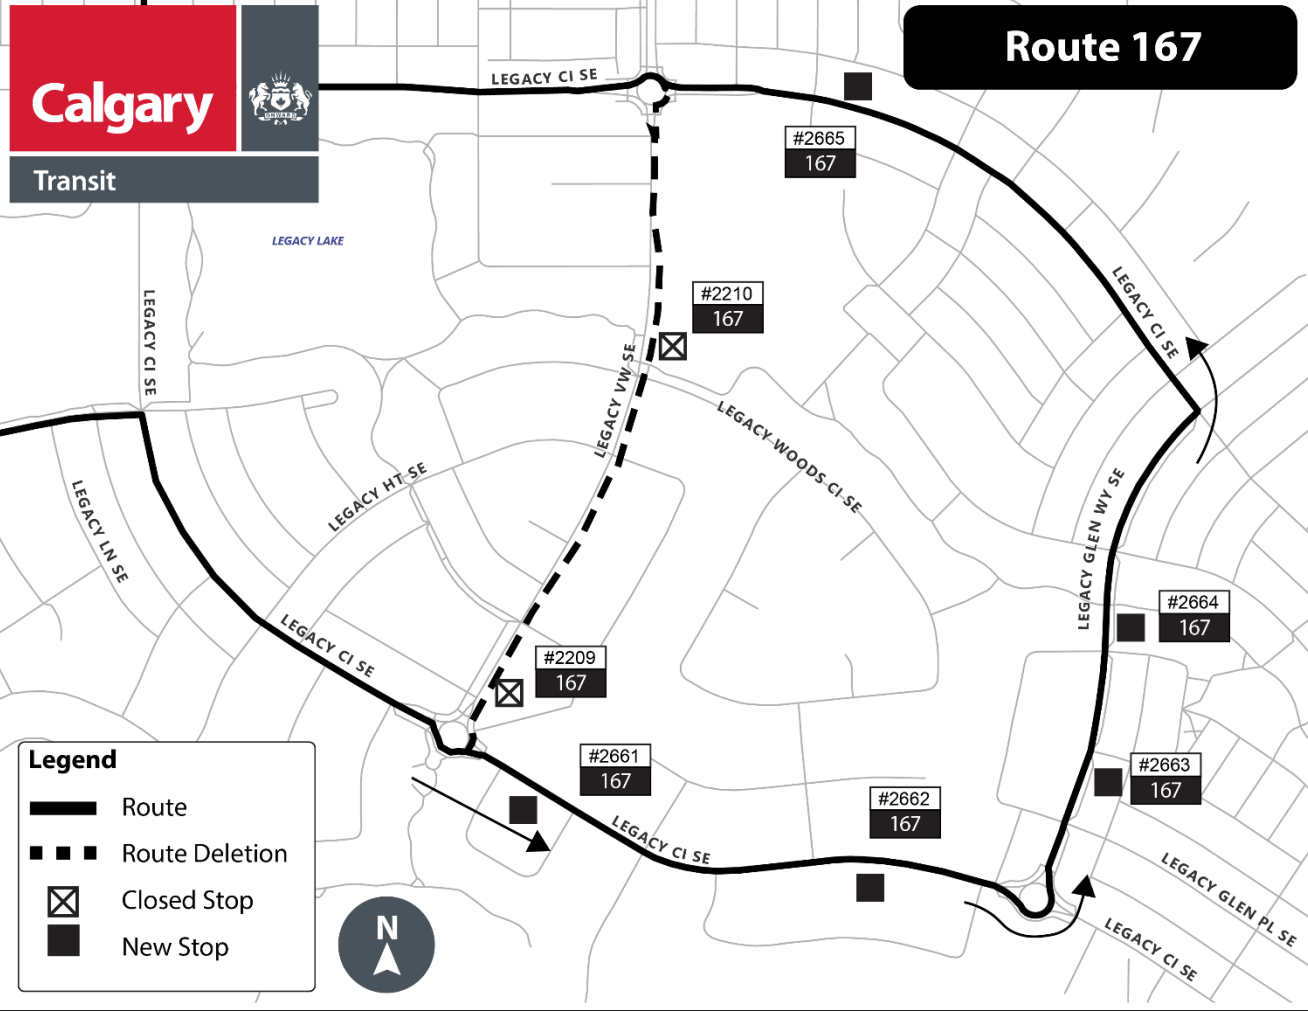

Calgary

Transit

Route 167

Legend

- Route
- Route Deletion
- Closed Stop
- New Stop