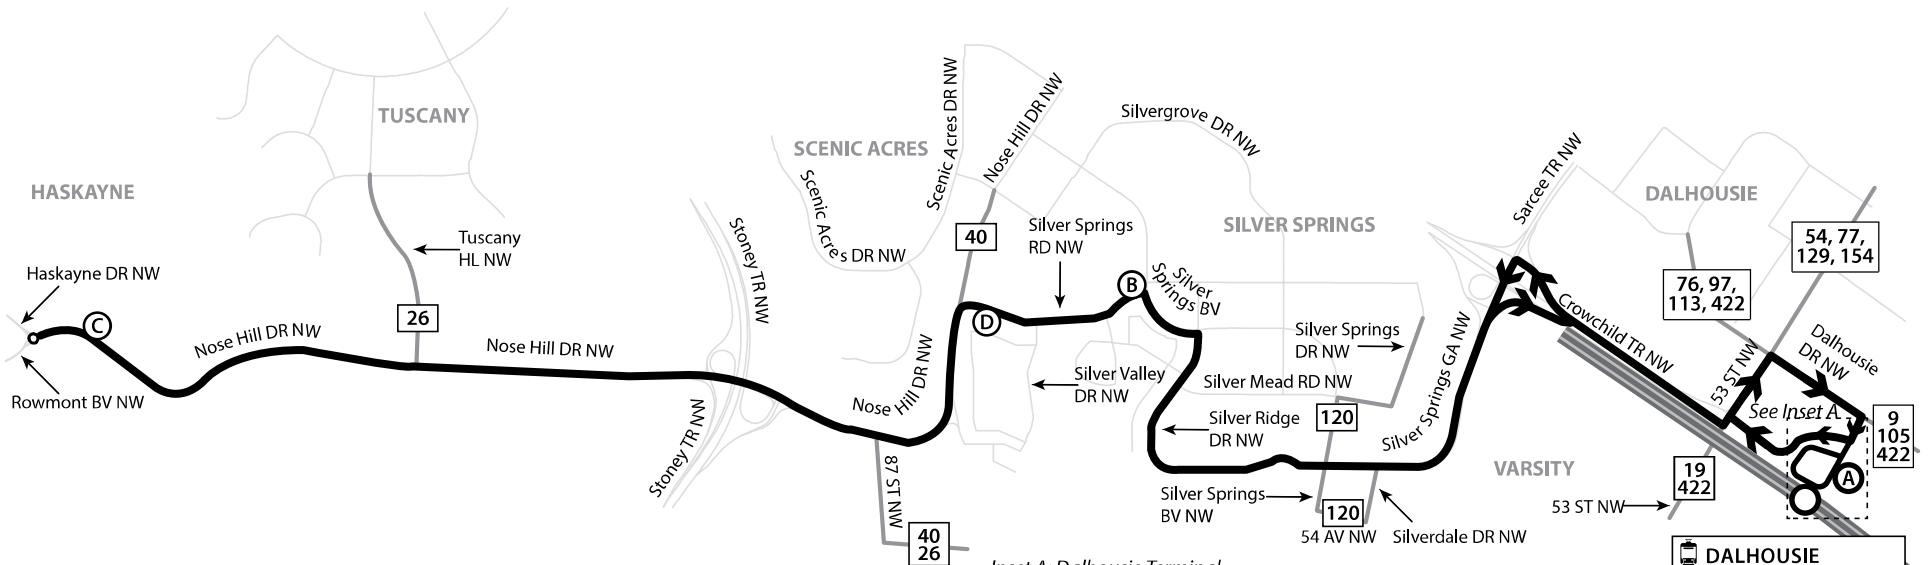

134 - Rockland Park

LEGEND

- Route
- CTrain Station / Terminal
- Time Point
- Intersecting Route
- Station Information
- Bicycle Parking
- Park & Ride
- LRT Line

DALHOUSIE	
	9, 19, 54, 76, 77,
	97, 105, 113, 120,
	129, 134, 154, 422

Inset A: Dalhousie Terminal