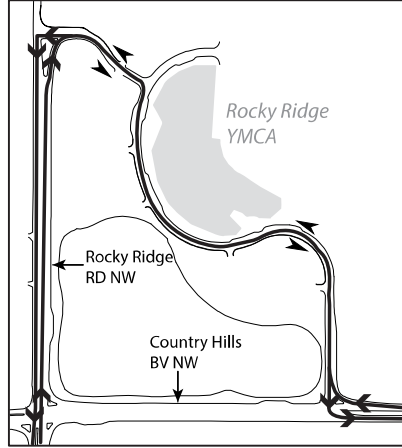

Transit

115 - Symons Valley Parkway

Inset B: Rocky Ridge YMCA

Inset A: Rocky Ridge/Royal Oak Terminal

Inset C: North Pointe Terminal

	North Pointe
	8, 86, 89, 100,
	114, 115, 123
	124, 142, 157
	301, 421

LEGEND

- Route
- CTrain Station / Terminal
- Time Point
- Intersecting Route
- Station Information
- Bicycle Parking
- Park & Ride
- LRT Line