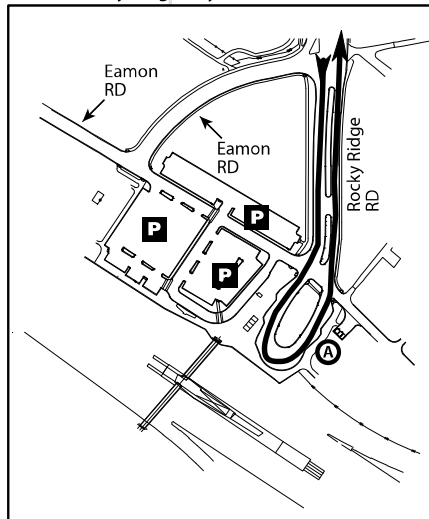

Transit

115 - Symons Valley Parkway

Inset B: Rocky Ridge YMCA

Inset A: Rocky Ridge/Royal Oak Terminal

Inset C: North Pointe Terminal

	North Pointe
	8, 86, 89, 100,
	114, 115, 123
	124, 142, 157
	301, 421

LEGEND

- Route
- CTrain Station / Terminal
- Time Point
- Intersecting Route
- Station Information
- Bicycle Parking
- Park & Ride
- LRT Line