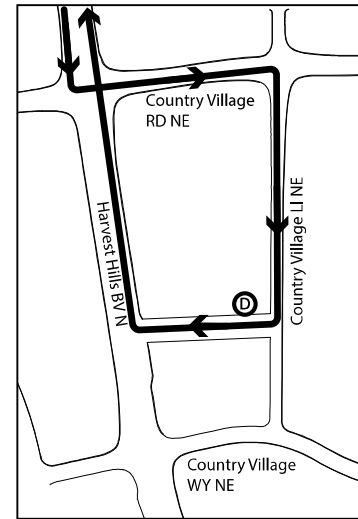

Transit

115 - Symons Valley Parkway

Inset B: Rocky Ridge YMCA

Inset A: Rocky Ridge/Royal Oak Terminal

Inset C: North Pointe Terminal

	North Pointe
	8, 86, 89, 100,
	114, 115, 123
	124, 142, 157
	301, 421

LEGEND

- Route
- CTrain Station / Terminal
- Time Point
- Intersecting Route
- Station Information
- Bicycle Parking
- Park & Ride
- LRT Line