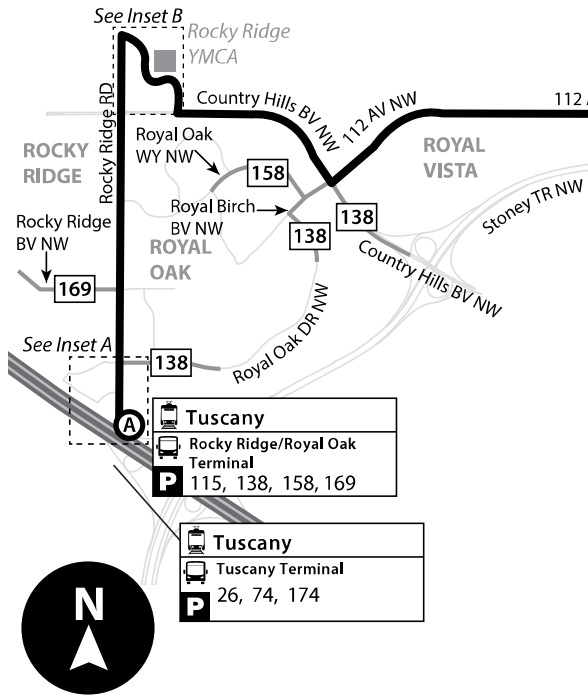

Transit

115 - Symons Valley Parkway

Inset B: Rocky Ridge YMCA

Inset A: Rocky Ridge/Royal Oak Terminal

Inset C: North Pointe Terminal

	North Pointe
	8, 86, 89, 100,
	114, 115, 123
	124, 142, 157
	301, 421

LEGEND

- Route
- CTrain Station / Terminal
- Time Point
- Intersecting Route
- Station Information
- Bicycle Parking
- Park & Ride
- LRT Line