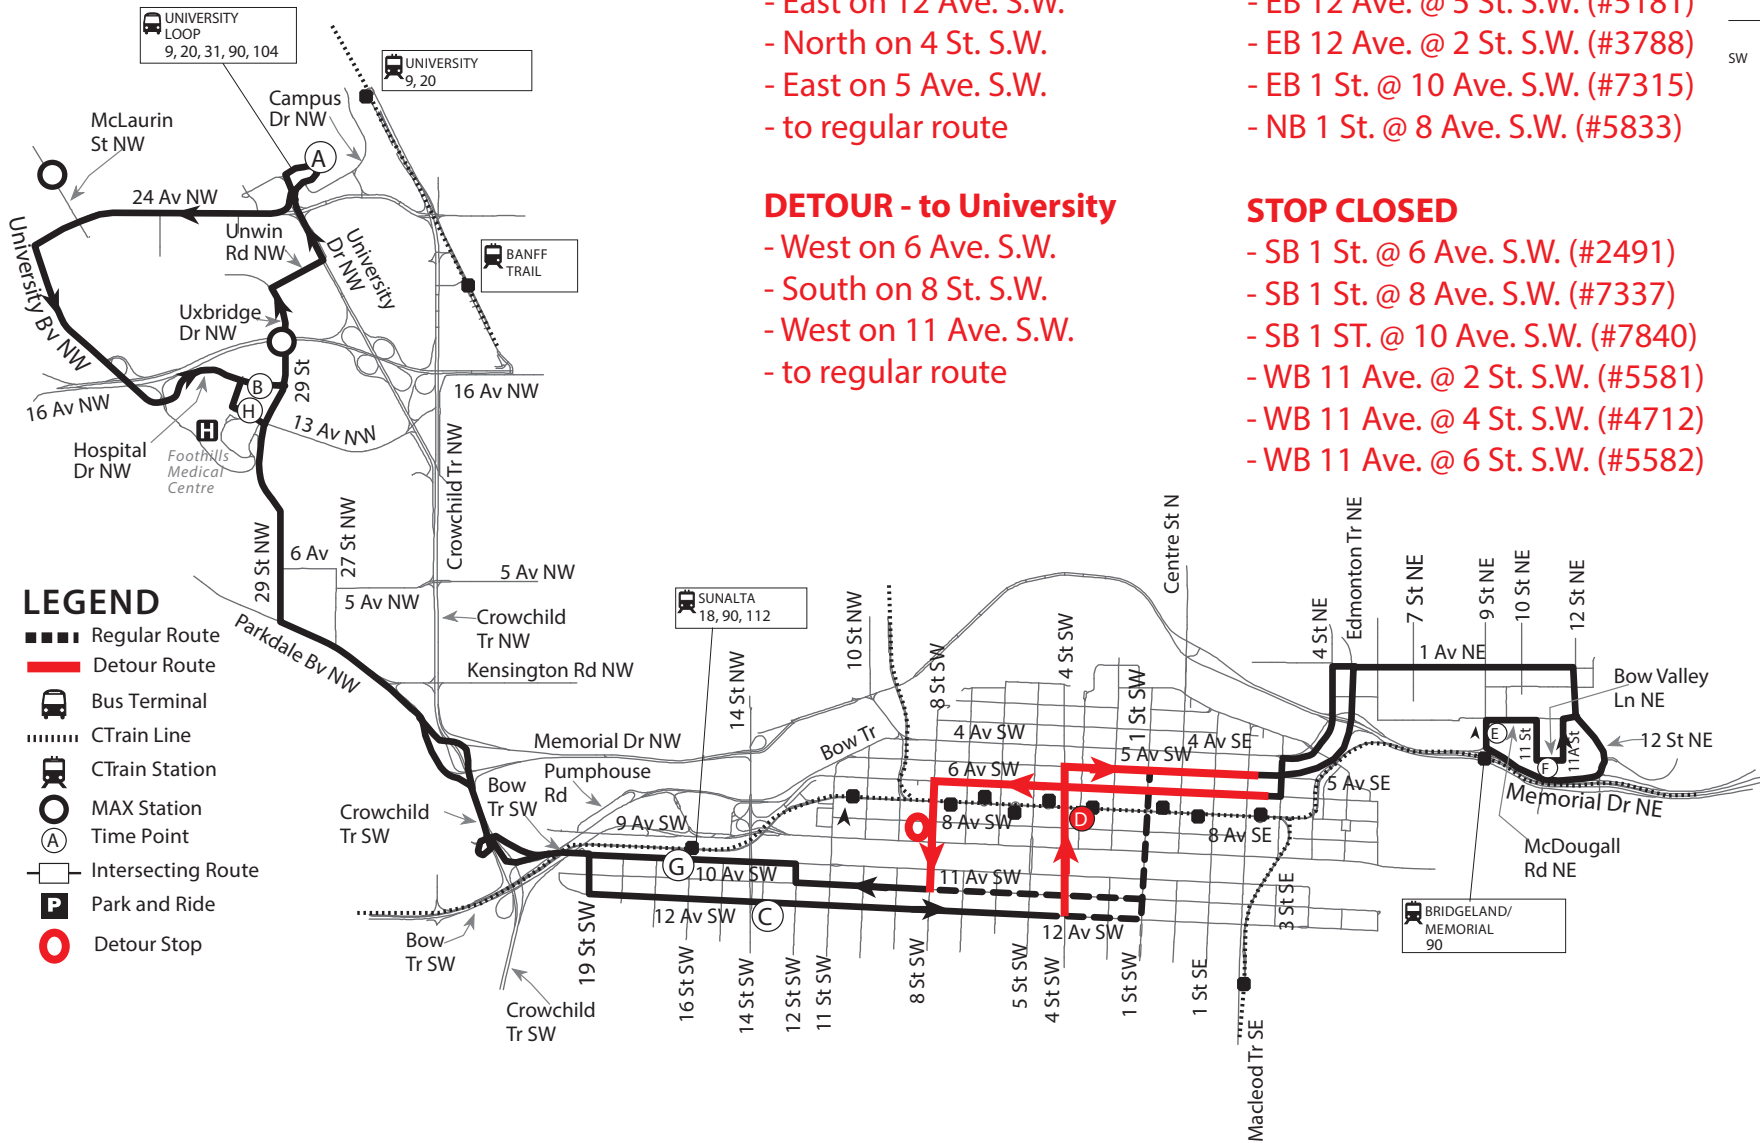

# PRIDE PARADE DETOUR

### LEGEND

- Regular Route
- Detour Route
- Bus Terminal
- CTrain Line
- CTrain Station
- MAX Station
- Time Point
- Intersecting Route
- Park and Ride
- Detour Stop

### DETOUR - to Bridgeland

- East on 12 Ave. S.W.
- North on 4 St. S.W.
- East on 5 Ave. S.W.
- to regular route

### DETOUR - to University

- West on 6 Ave. S.W.
- South on 8 St. S.W.
- West on 11 Ave. S.W.
- to regular route