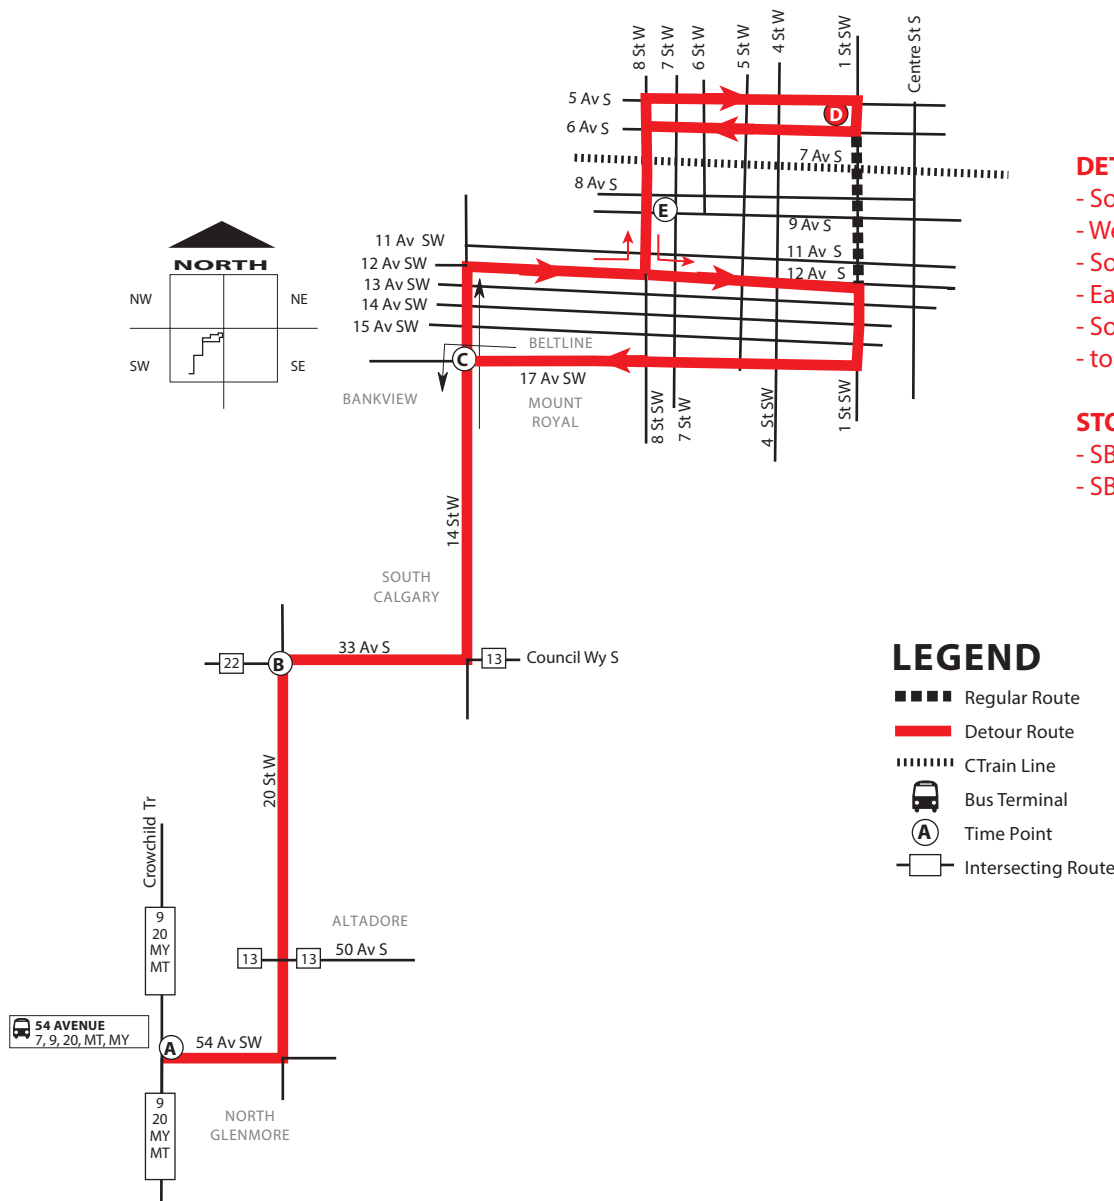

PRIDE PARADE DETOUR

7 - Marda Loop

DETOUR

- South on 1 St. S.W.
- West on 6 Ave. S.W.
- South on 8 St. S.W.
- East on 12 Ave. S.W.
- South on 1 St. S.W.
- to regular route

STOP CLOSED

- SB 1 St. @ 6 Ave. S.W. (#2492)
- SB 1 St. @ 10 Ave. S.W. (#7840)