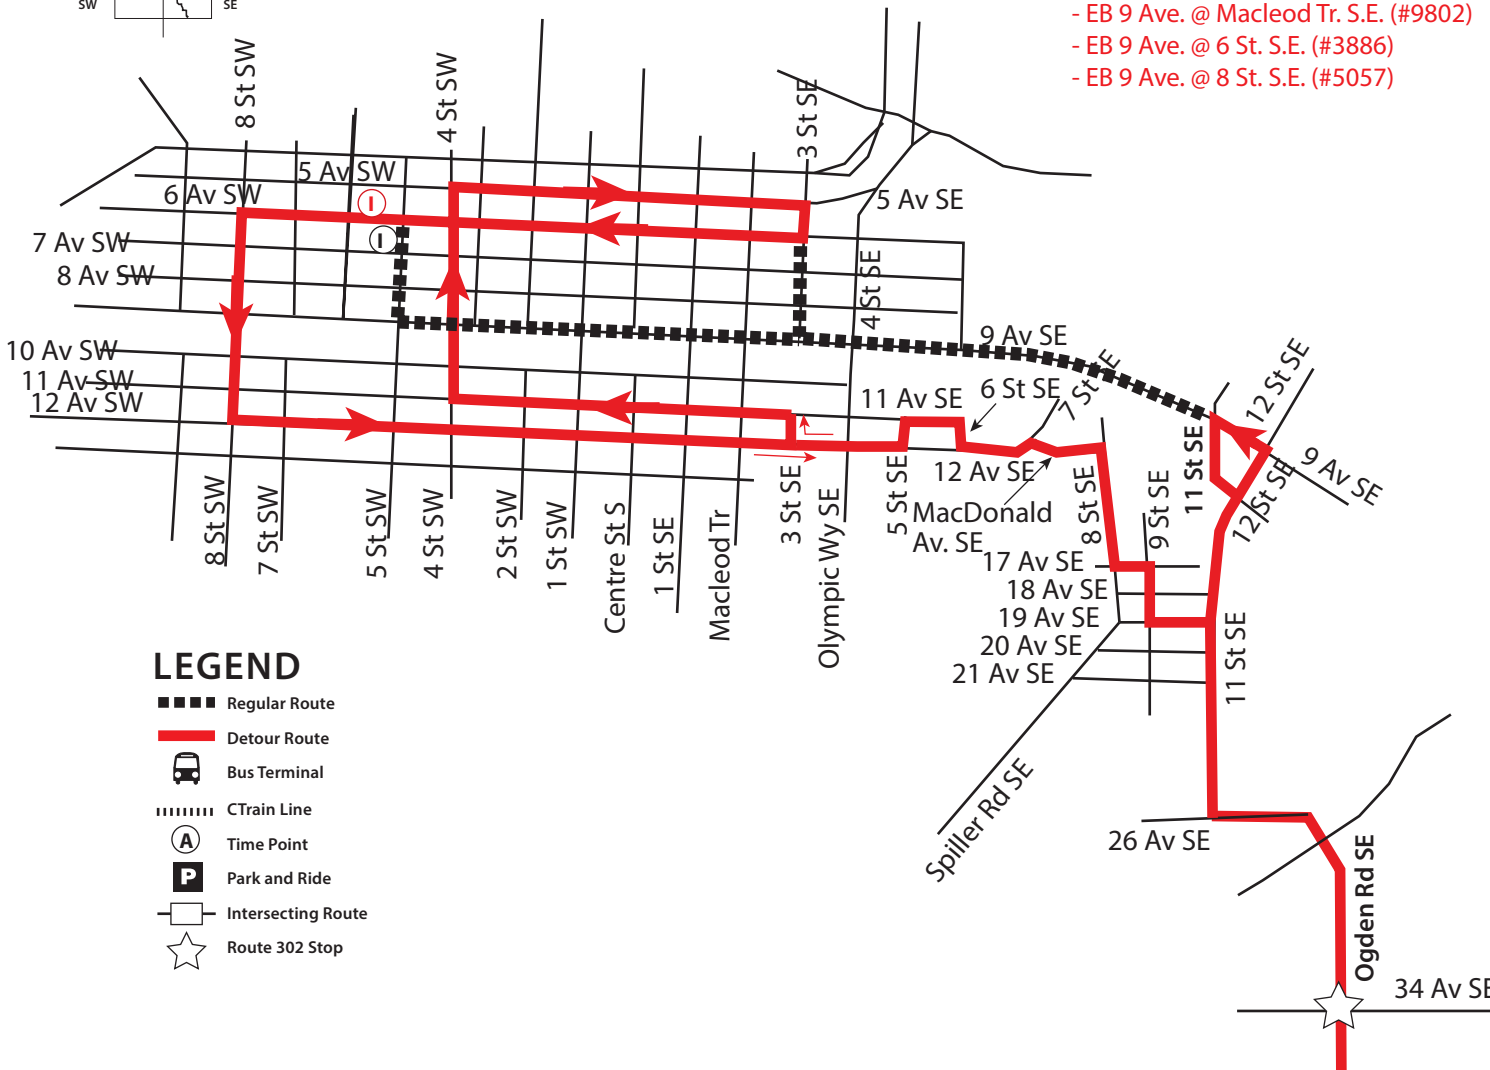

PRIDE PARADE DETOUR

302 - BRT Southeast

LEGEND

- Regular Route
- Detour Route
- Bus Terminal
- CTrain Line
- Time Point
- Park and Ride
- Intersecting Route
- Route 302 Stop

STOP CLOSED

- WB 9 Ave. @ 9 St. S.E. (#8832)
- WB 9 Ave. @ 6 St. S.E. (#3389)
- NB 3 St. @ 7 Ave. S.E. (#2653)
- SB 5 St. @ 7 Ave. S.E. (#3882)
- EB 9 Ave. @ 2 St. S.W. (#3883)
- EB 9 Ave. @ S. of Centre St. S (#3884)
- EB 9 Ave. @ Macleod Tr. S.E. (#9802)
- EB 9 Ave. @ 6 St. S.E. (#3886)
- EB 9 Ave. @ 8 St. S.E. (#5057)

DETOUR - to Southeast

- West on 6 Ave. S.W.
- South on 8 St. S.W.
- East on 12 Ave. S.W.
- North on 5 St. S.E.
- East on 11 Ave. S.E.
- South on 6 St. S.E.
- East on 12 Ave. S.E.
- East on MacDonald Av. S.E.
- South on 8 St. S.E.
- East on 17 Ave. S.E.
- South on 9 St. S.E.
- East on 19 Ave. S.E.
- North on 11 St. S.E./12 St. S.E.
- West on 9 Ave. S.E.
- South on 11 St. S.E.
- to regular route

DETOUR - to Downtown

- West on 9 Ave. S.E.
- South on 11 St. S.E.
- South on 12 St. S.E./11 St. S.E.
- West on 19 Ave. S.E.
- North on 9 St. S.E.
- West on 17 Ave. S.E.
- North on 8 St. S.E.
- West on MacDonald Av. S.E.
- North on 6 St. S.E.
- West on 11 Ave. S.E.
- South on 5 St. S.E.
- West on 12 Ave. S.E.
- North on 3 St. SE
- West on 11 Ave. S.E.
- North on 4 St. SW
- East on 5 Ave. S.E.
- South on 3 St. S.E.
- to regular route