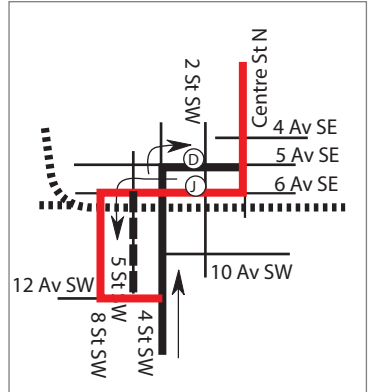

PRIDE PARADE DETOUR

3 - Sandstone/Elbow Dr.

SOUTHBOUND DETOUR

- West on 6 Ave. S.W.
- South on 8 St. S.W.
- East on 12 Ave. S.W.
- South on 4 St. S.W.
- to regular route

SOUTHBOUND STOP CLOSED

- SB 5 St. @ 7 Ave. S.W. (#9921)