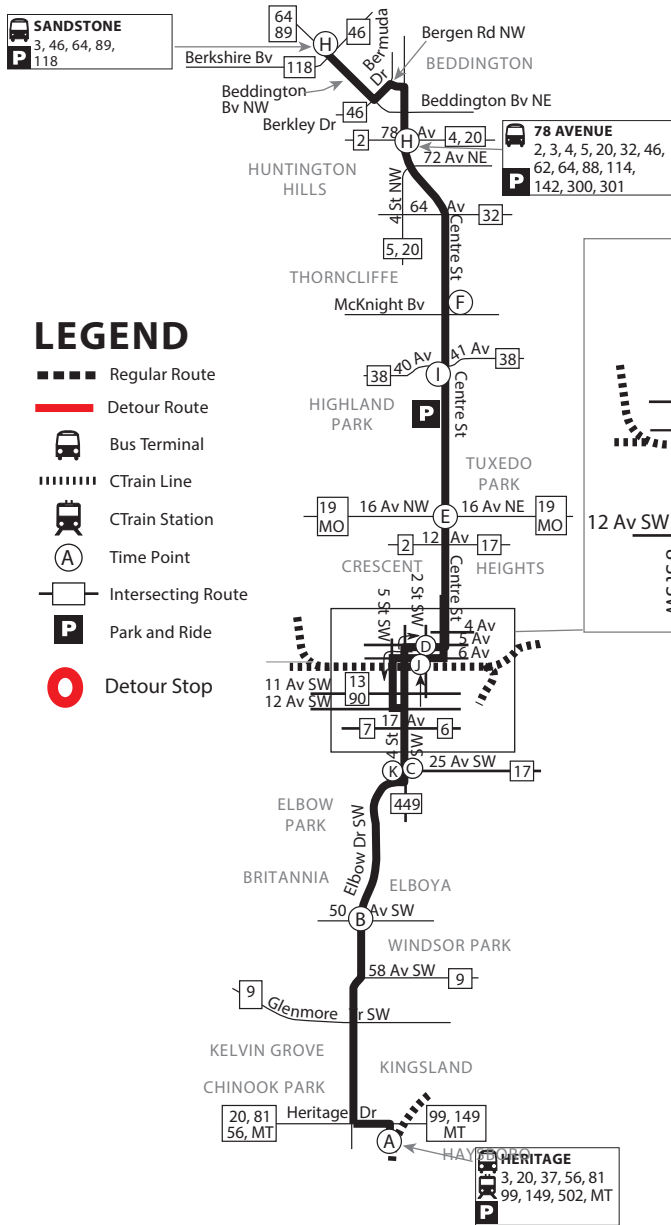

PRIDE PARADE DETOUR

3 - Sandstone/Elbow Dr.

SOUTHBOUND DETOUR

- West on 6 Ave. S.W.
- South on 8 St. S.W.
- East on 12 Ave. S.W.
- South on 4 St. S.W.
- to regular route

SOUTHBOUND STOP CLOSED

- SB 5 St. @ 7 Ave. S.W. (#9921)