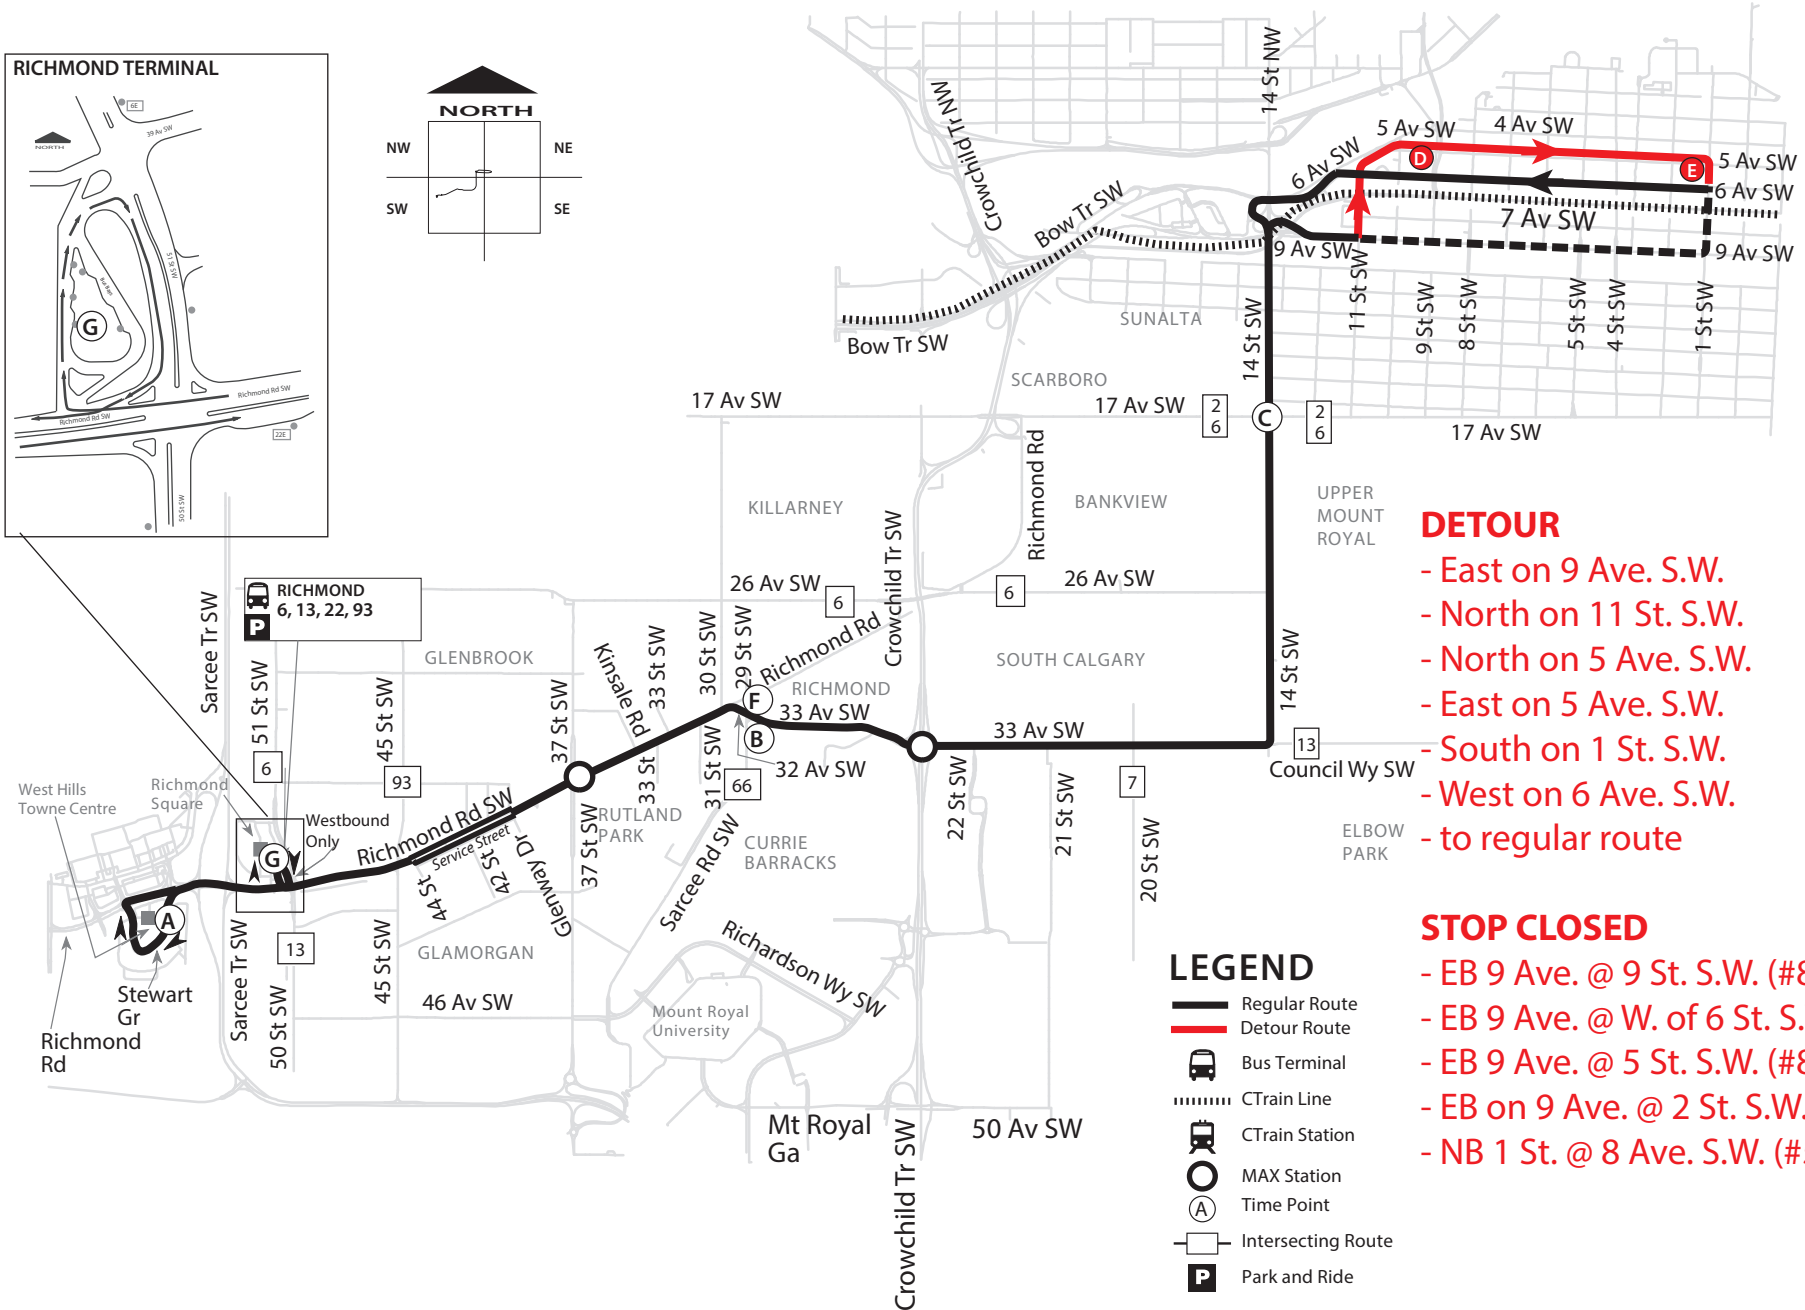

PRIDE PARADE DETOUR

22 - Richmond Road

DETOUR

- East on 9 Ave. S.W.
- North on 11 St. S.W.
- North on 5 Ave. S.W.
- East on 5 Ave. S.W.
- South on 1 St. S.W.
- West on 6 Ave. S.W.
- to regular route

STOP CLOSED

- EB 9 Ave. @ 9 St. S.W. (#8649)
- EB 9 Ave. @ W. of 6 St. S.W. (#8650)
- EB 9 Ave. @ 5 St. S.W. (#8651)
- EB on 9 Ave. @ 2 St. S.W. (8652)
- NB 1 St. @ 8 Ave. S.W. (#5299)