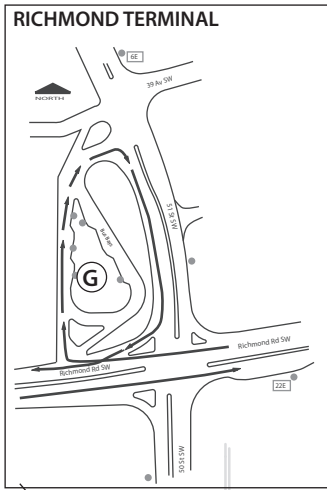

PRIDE PARADE DETOUR

22 - Richmond Road

DETOUR

- East on 9 Ave. S.W.
- North on 11 St. S.W.
- North on 5 Ave. S.W.
- East on 5 Ave. S.W.
- South on 1 St. S.W.
- West on 6 Ave. S.W.
- to regular route

STOP CLOSED

- EB 9 Ave. @ 9 St. S.W. (#8649)
- EB 9 Ave. @ W. of 6 St. S.W. (#8650)
- EB 9 Ave. @ 5 St. S.W. (#8651)
- EB on 9 Ave. @ 2 St. S.W. (8652)
- NB 1 St. @ 8 Ave. S.W. (#5299)