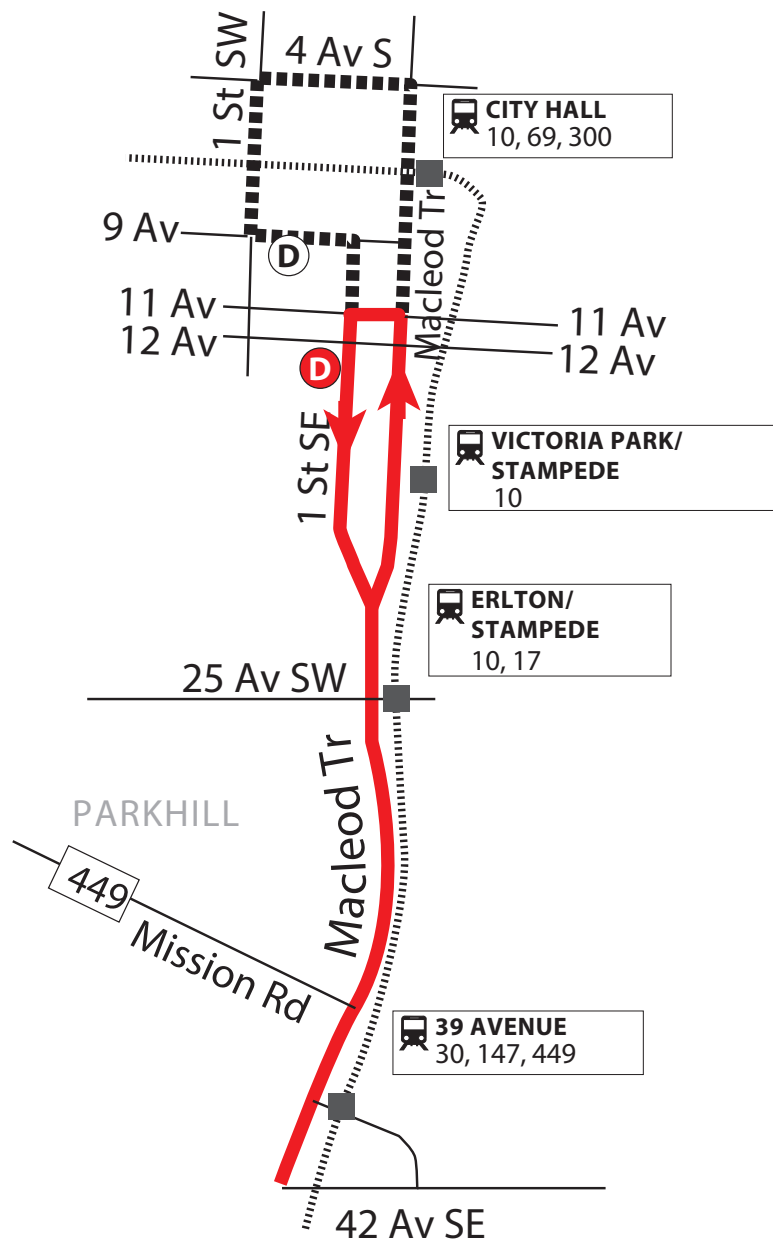

PRIDE PARADE DETOUR

10 - City Hall/South Centre

10

DETOUR

- North on Macleod Tr. S.E.
- West on 11 Ave. S.E.
- South on 1 St. S.E.
- to regular route

STOP CLOSED

- NB Macleod Tr. @ 12 Ave. S.E. (#5560)
- NB Macleod Tr. @ 7 Ave. S.E. (#5251)
- WB 4 Ave. @ 1 St. S.E. (#7293)
- SB 1 St. @ 4 Ave. S.W. (#8074)
- SB 1 St. @ 6 Ave. S.W. (#7845)
- SB 1 St. @ 8 Ave. S.W. (#5580)
- EB 9 Ave. @ Centre St. S (#7380)
- SB 1 St. @ 10 Ave. S.E. (#5284)

LEGEND

- Regular Route
- Detour Route
- Bus Terminal
- CTrain Line
- CTrain Station
- Time Point
- Park and Ride
- Intersecting Route