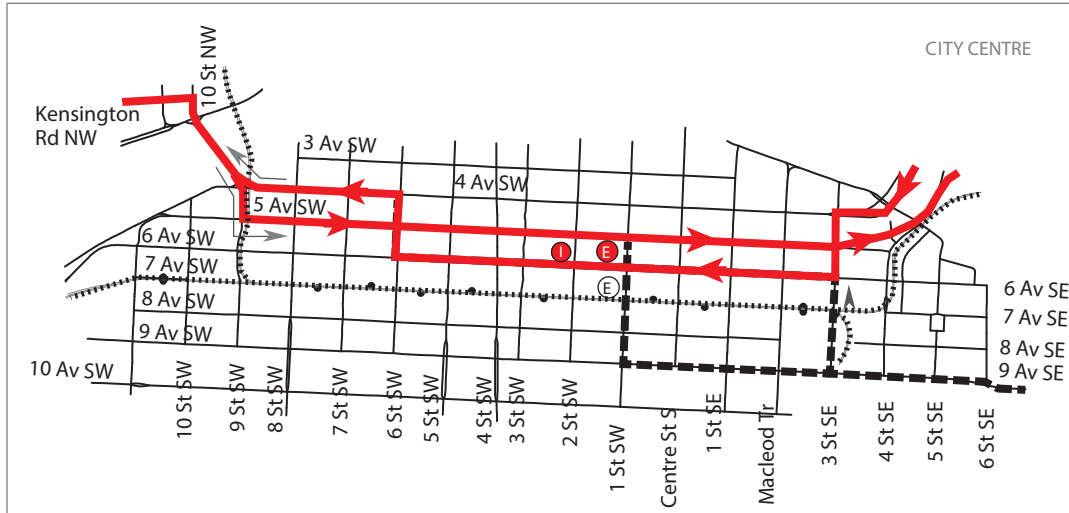

PRIDE PARADE DETOUR

1 - Bowness / Forest Lawn

WESTBOUND Stop Closed:

- WB 9 Ave. @ 15 St. SE (#8867)
- WB 9 Ave. @ 14 St. SE (#8849)
- WB 9 Ave. @ 13 St. SE (#8830)
- WB 9 Ave. @ 12 St. SE (#9820)
- WB 9 Ave. @ 11 St. SE (#8831)
- WB 9 Ave. @ 9 St. SE (#8832)
- WB 9 Ave. @ 6 St. SE (#3389)
- NB 3 St. @ 7 Ave. SE (#6853)

EASBOUND Stop Closed:

- SB 1 St. @ 7 Ave. SW (#3392)
- EB 9 Ave. @ Centre St. S (#7380)
- EB 9 Ave. @ Macleod Tr. (#9802)
- EB 9 Ave. @ 6 St. SE (#3886)
- EB 9 Ave. @ 8 St. SE (#8844)
- EB 9 Ave. @ 11 St. SE (#8828)
- EB 9 Ave. @ 12 St. SE (#9805)
- EB 9 Ave. @ 13 St. SE (#8845)
- EB 9 Ave. @ 14 St. SE (#5058)
- EB 9 Ave. @ 15 St. SE (#8847)

WESTBOUND DETOUR

From WB Transitway (9 AV Station)
 East on 9 Ave. S.E.
 North on 19 St. S.E.
 East on 17 Ave. S.E.
 North on Deerfoot Tr.
 West on Memorial Dr.
 South over 4 Ave. (Reconciliation Bridge)
 South on 3 ST SE
 West on 6 Ave. S.E.
 to regular route

LEGEND

- Regular Route
- Detour Route
- Transitway, stopping at MAX Stations only
- CTrain Line
- CTrain Station
- Time Point
- Intersecting Route