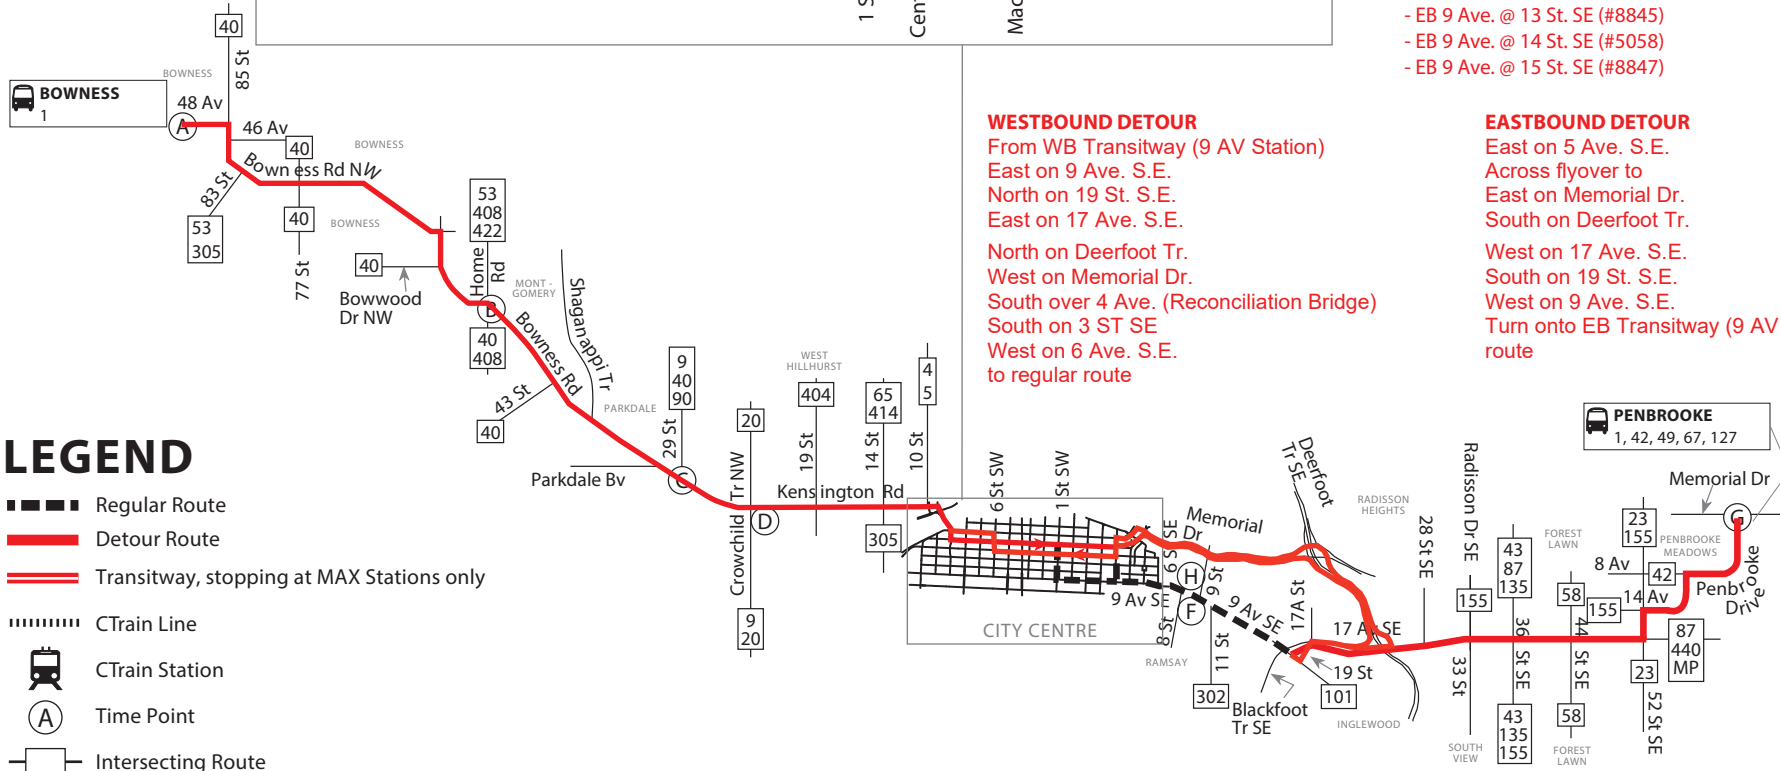

EASBOUND Stop Closed:

- SB 1 St. @ 7 Ave. SW (#3392)
- EB 9 Ave. @ Centre St. S (#7380)
- EB 9 Ave. @ Macleod Tr. (#9802)
- EB 9 Ave. @ 6 St. SE (#3886)
- EB 9 Ave. @ 8 St. SE (#8844)
- EB 9 Ave. @ 11 St. SE (#8828)
- EB 9 Ave. @ 12 St. SE (#9805)
- EB 9 Ave. @ 13 St. SE (#8845)
- EB 9 Ave. @ 14 St. SE (#5058)
- EB 9 Ave. @ 15 St. SE (#8847)

WESTBOUND DETOUR

From WB Transitway (9 AV Station)
 East on 9 Ave. S.E.
 North on 19 St. S.E.
 East on 17 Ave. S.E.
 North on Deerfoot Tr.
 West on Memorial Dr.
 South over 4 Ave. (Reconciliation Bridge)
 South on 3 ST SE
 West on 6 Ave. S.E.
 to regular route

EASTBOUND DETOUR

East on 5 Ave. S.E.
 Across flyover to
 East on Memorial Dr.
 South on Deerfoot Tr.
 West on 17 Ave. S.E.
 South on 19 St. S.E.
 West on 9 Ave. S.E.
 Turn onto EB Transitway (9 AV Station) to regular route

LEGEND

- Regular Route
- Detour Route
- Transitway, stopping at MAX Stations only
- CTrain Line
- CTrain Station
- Time Point
- Intersecting Route