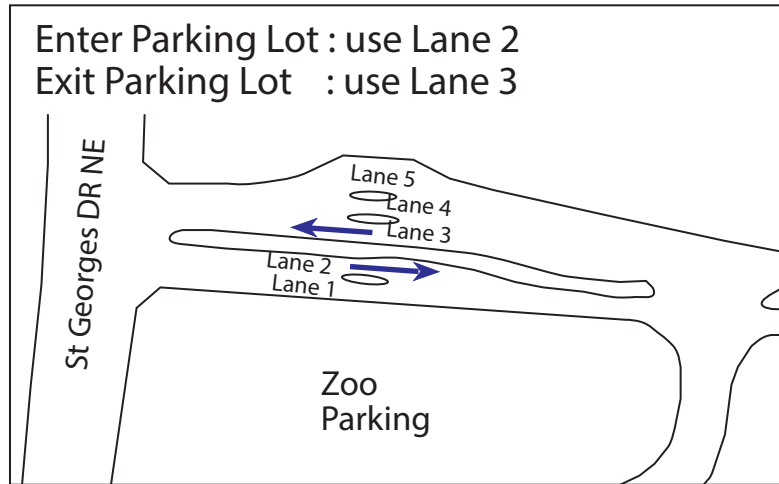

# Blue Line CTrain Replacement - Zoo Shuttle (Bridgeland - Zoo Terminal)

Enter Parking Lot : use Lane 2  
Exit Parking Lot : use Lane 3

## LEGEND

-  Route
-  CTrain Line
-  CTrain Station
-  CTrain Station Closed
-  Shuttle Stop