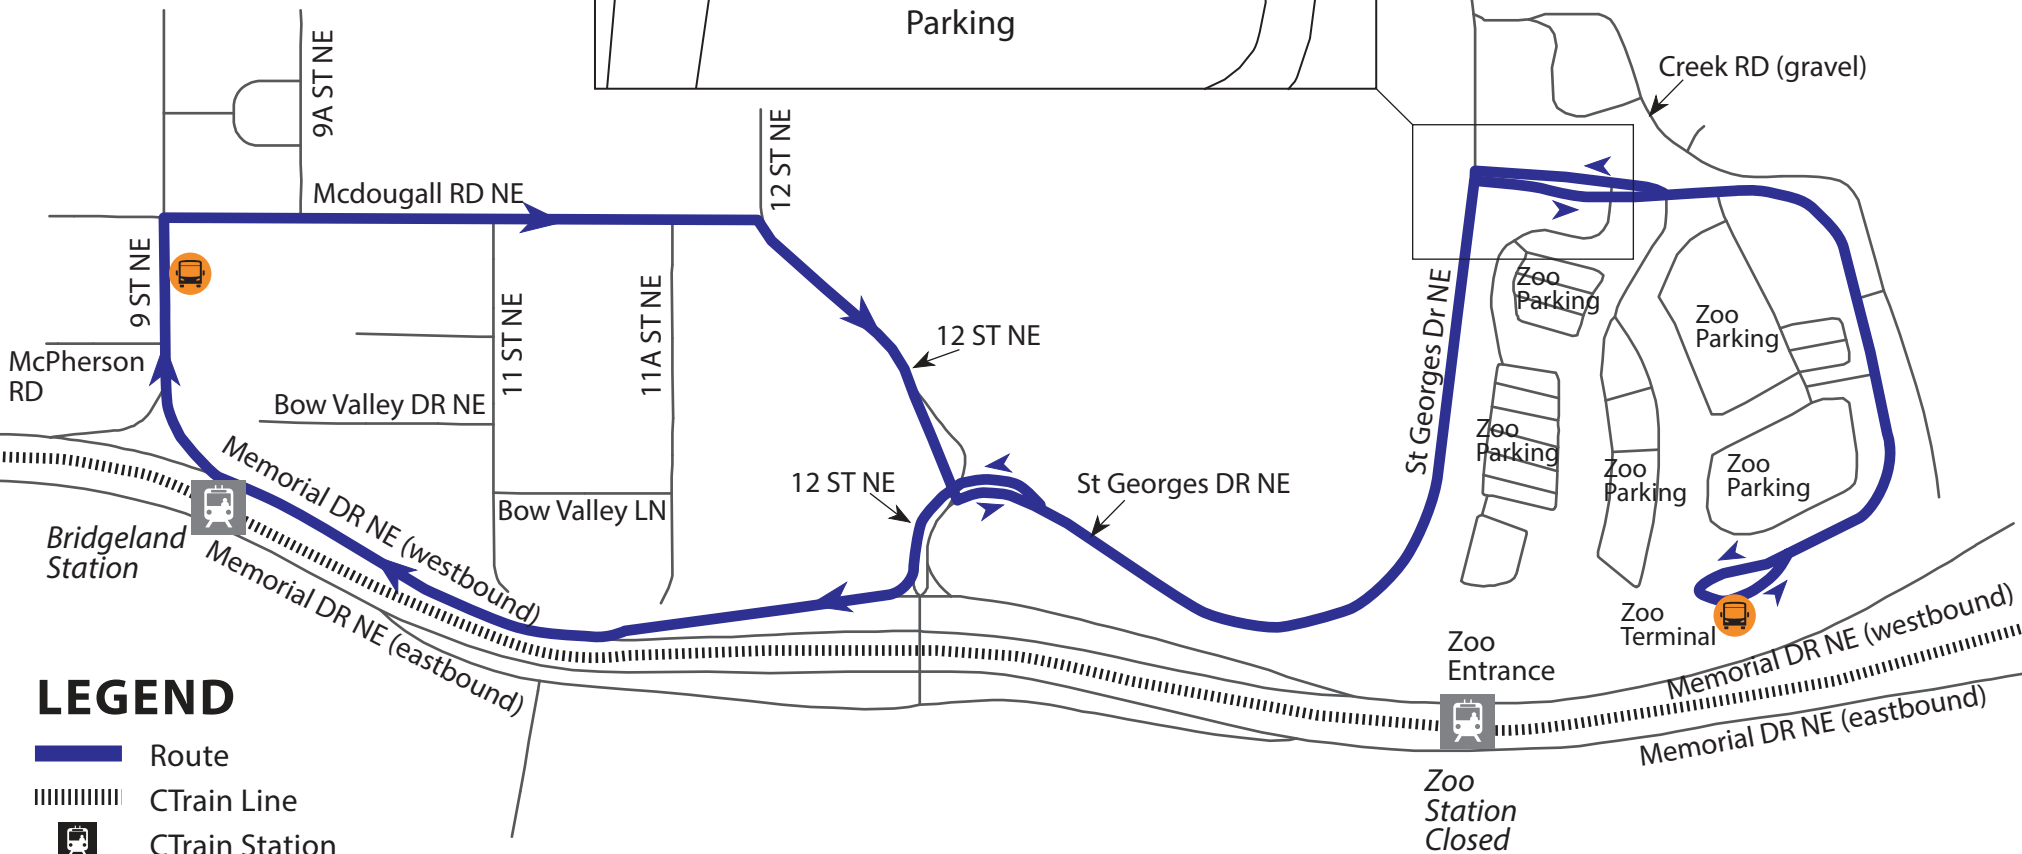

# Blue Line CTrain Replacement - Zoo Shuttle (Bridgeland - Zoo Terminal)

Enter Parking Lot : use Lane 2  
Exit Parking Lot : use Lane 3

## LEGEND

-  Route
-  CTrain Line
-  CTrain Station
-  CTrain Station Closed
-  Shuttle Stop