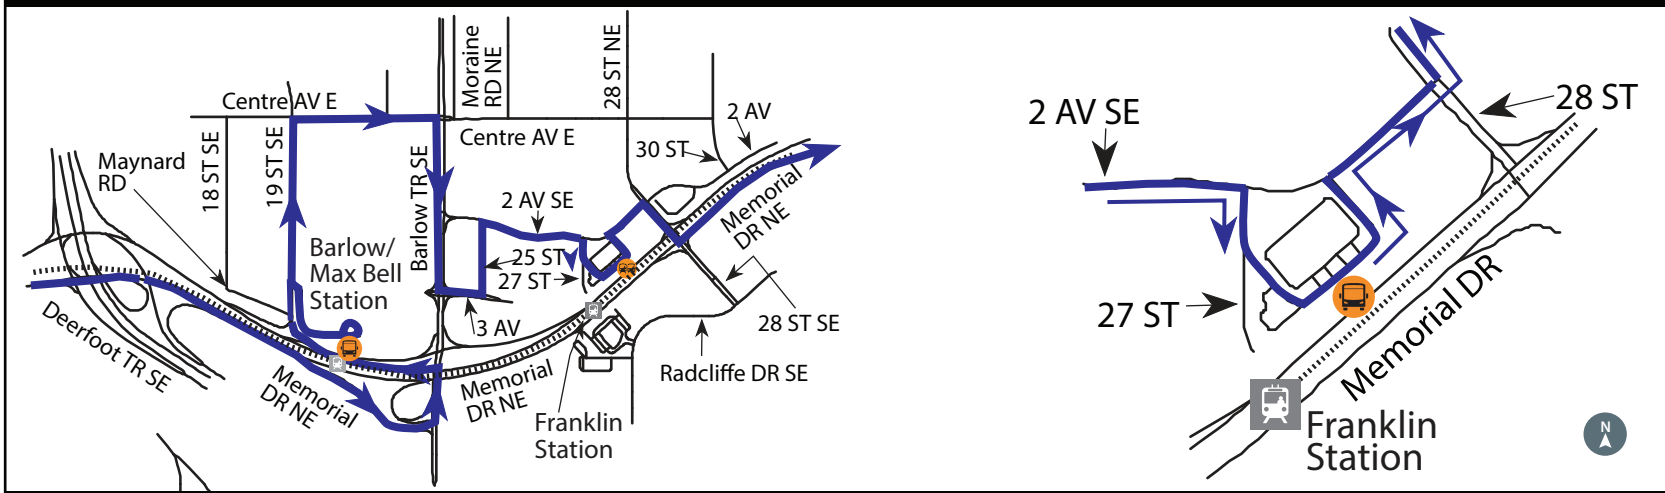

Blue Line CTrain Replacement Shuttle (Marlborough - City Hall)

Barlow/Max Bell & Franklin Stations Westbound

Barlow/Max Bell & Franklin Stations Eastbound

To Saddletowne

To Downtown

LEGEND

- Route
- CTrain Line
- CTrain Station
- CTrain Station Closed
- Shuttle Stop