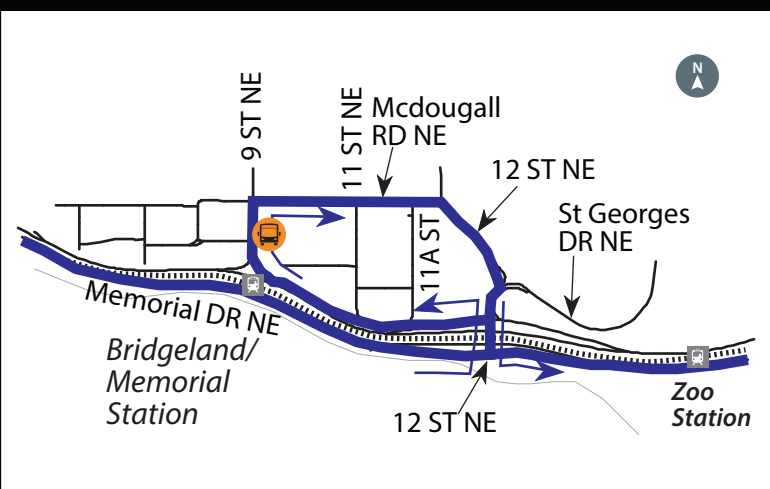

Blue Line CTrain Replacement Shuttle (Marlborough - City Hall)

Barlow/Max Bell & Franklin Stations Westbound

Barlow/Max Bell & Franklin Stations Eastbound

To Saddletowne

To Downtown

LEGEND

- Route
- CTrain Line
- CTrain Station
- CTrain Station Closed
- Shuttle Stop