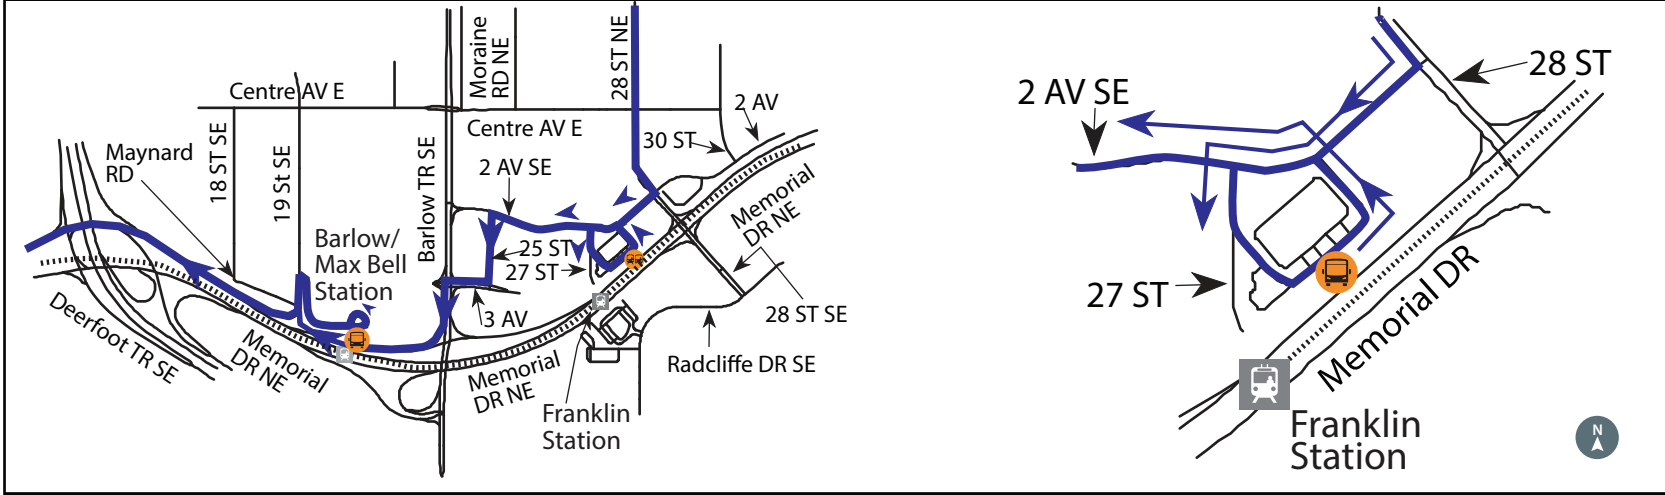

Blue Line CTrain Replacement Shuttle (Marlborough - City Hall)

Barlow/Max Bell & Franklin Stations Westbound

Barlow/Max Bell & Franklin Stations Eastbound

To Saddletowne

To Downtown

LEGEND

- Route
- CTrain Line
- CTrain Station
- CTrain Station Closed
- Shuttle Stop