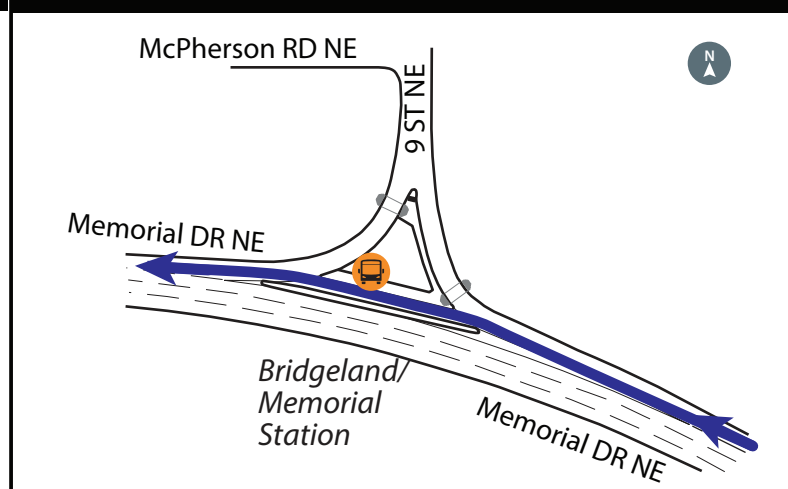

Blue Line CTrain Replacement Shuttle (Marlborough - City Hall)

Barlow/Max Bell & Franklin Stations Westbound

Barlow/Max Bell & Franklin Stations Eastbound

To Saddletowne

To Downtown

LEGEND

- Route
- CTrain Line
- CTrain Station
- CTrain Station Closed
- Shuttle Stop