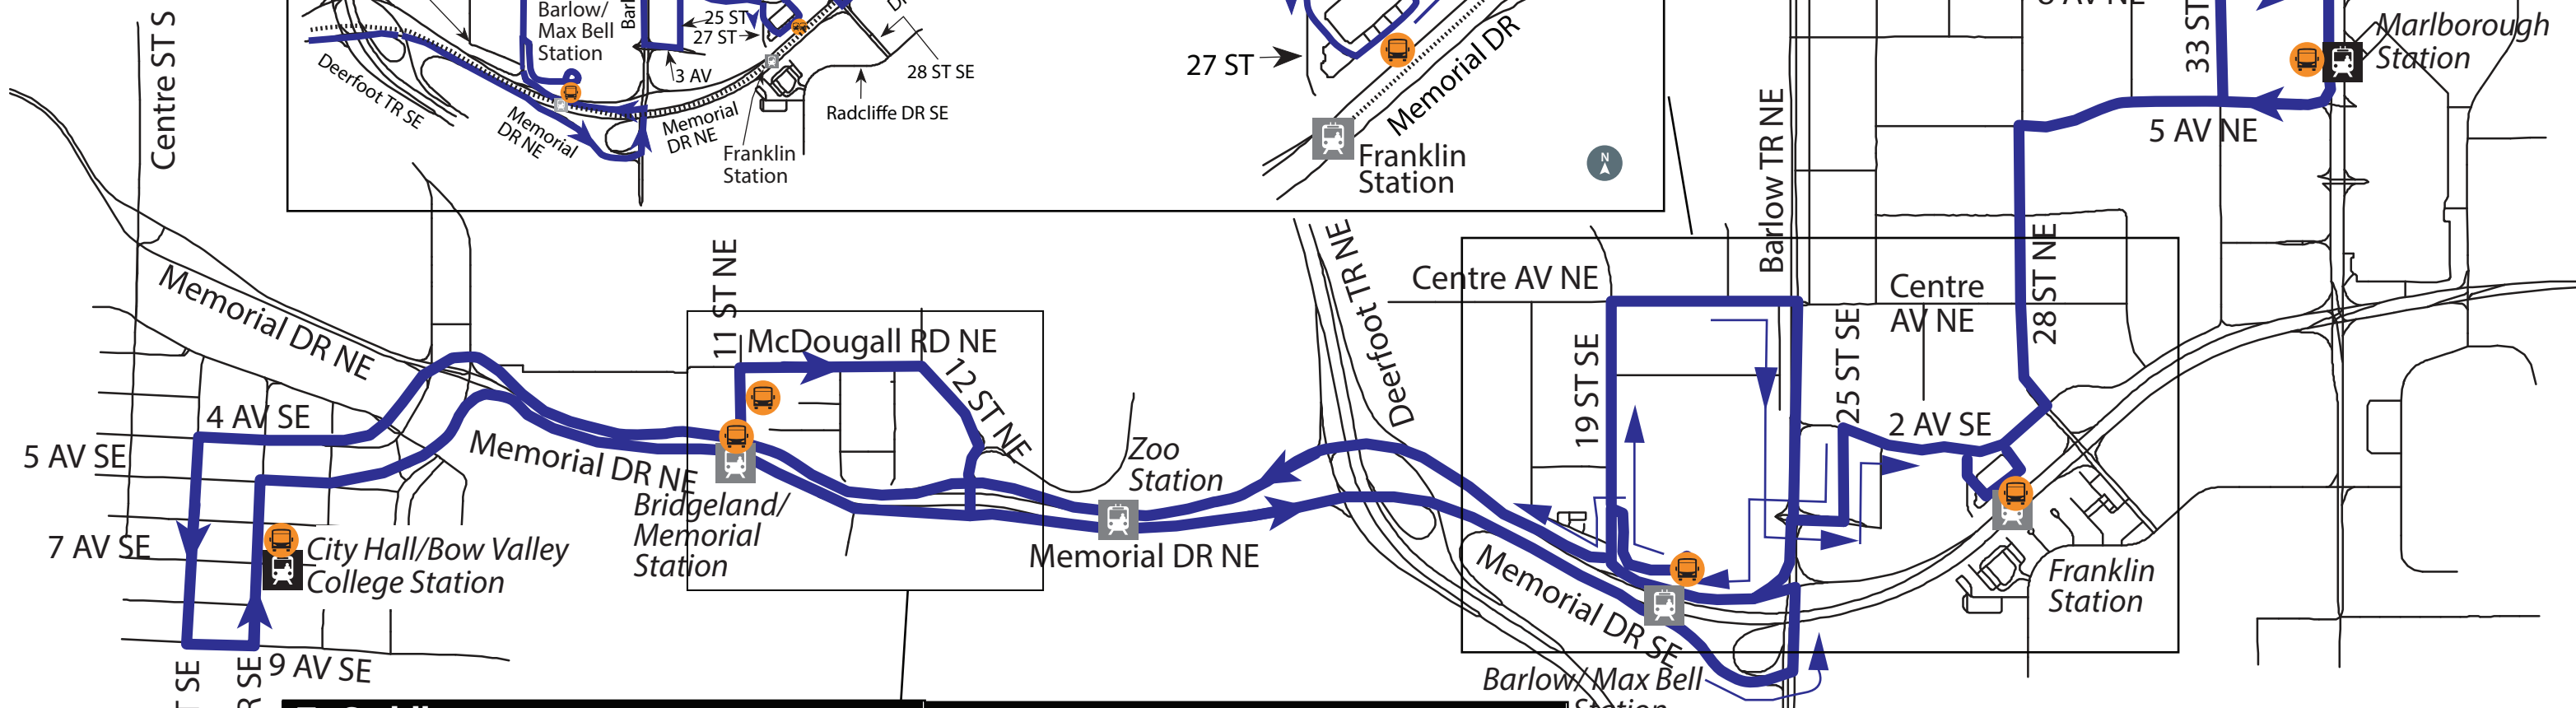

Blue Line CTrain Replacement Shuttle (Marlborough - City Hall)

Barlow/Max Bell & Franklin Stations Westbound

Barlow/Max Bell & Franklin Stations Eastbound

To Saddletowne

To Downtown

LEGEND

- Route
- CTrain Line
- CTrain Station
- CTrain Station Closed
- Shuttle Stop