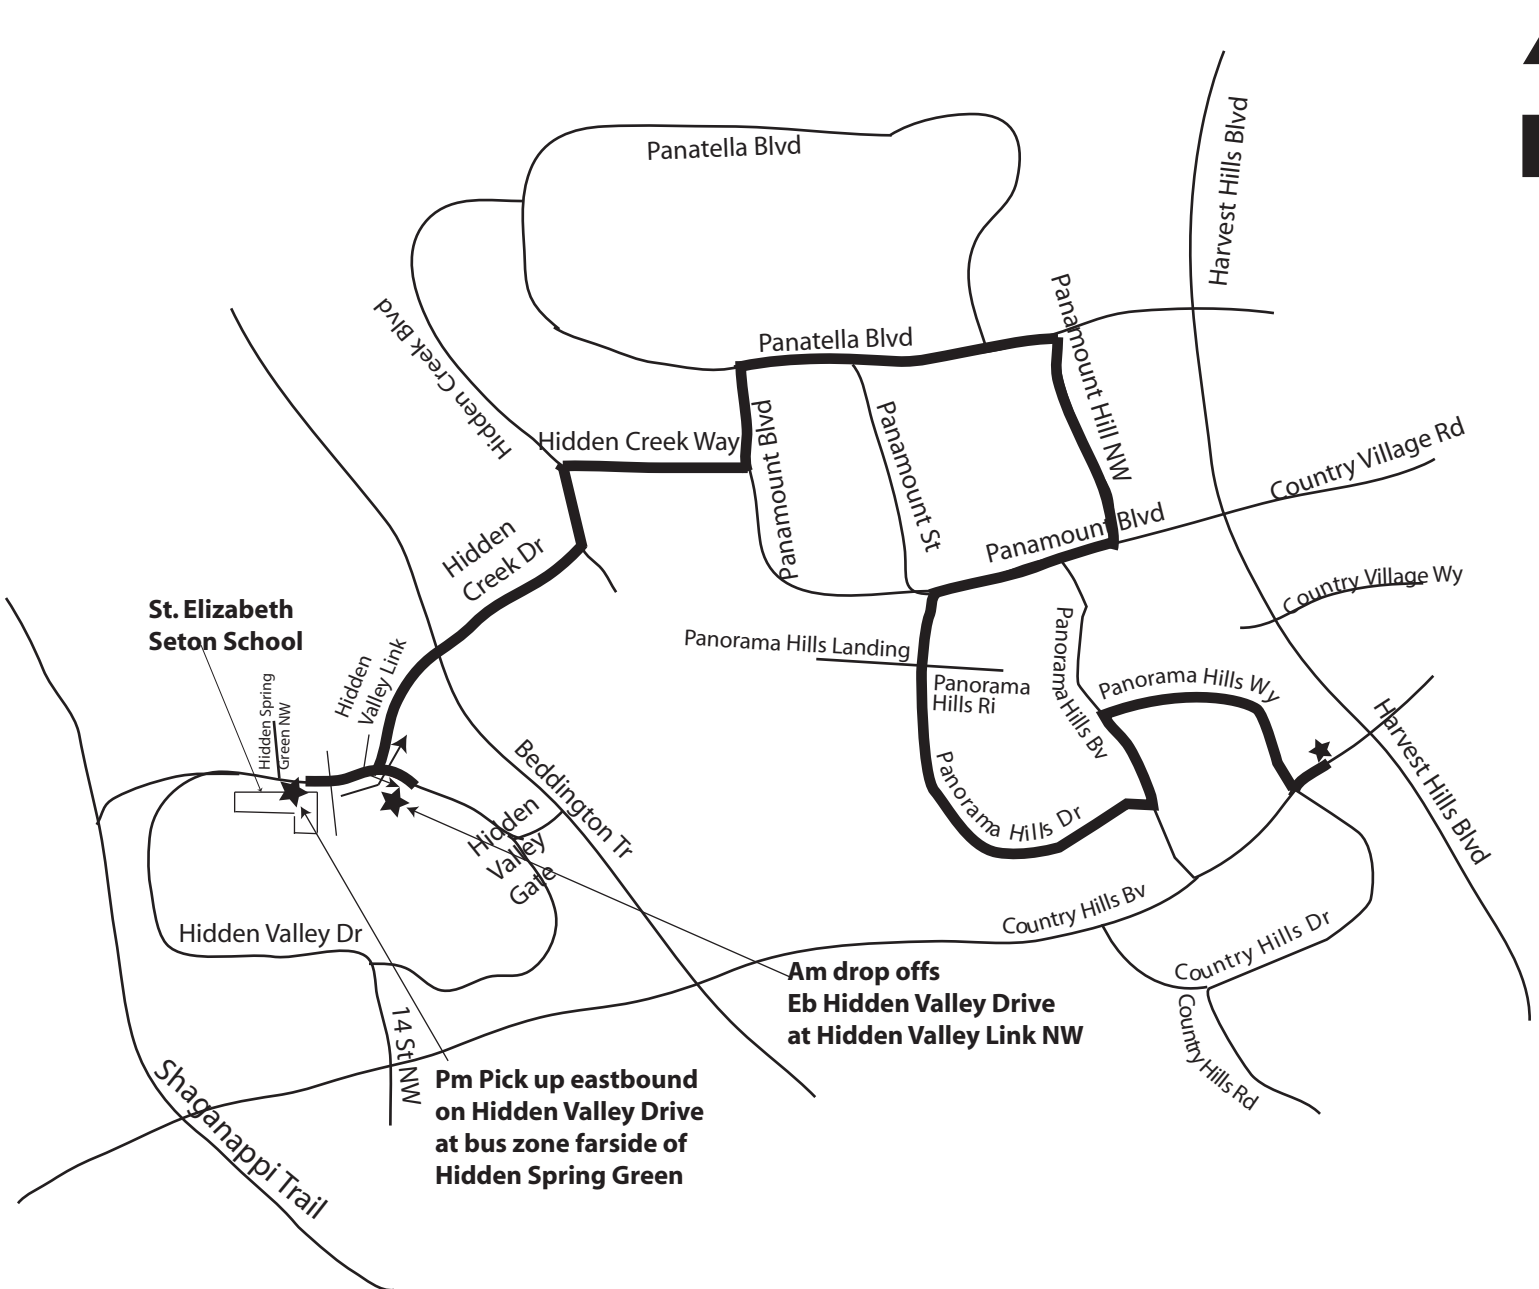

ROUTE 887

Route: Key: Gar:

St. Elizabeth Seton/Panorama Hills

Service provided to all Calgary Transit bus zones on route.

Am drop offs EB Hidden Valley Drive at Hidden Valley Link NW
PM pick ups EB Hidden Valley Drive in the bus zone farside of
Hidden Spring Green in front of the school

This is NOT a charter route. Regular transit fares apply.