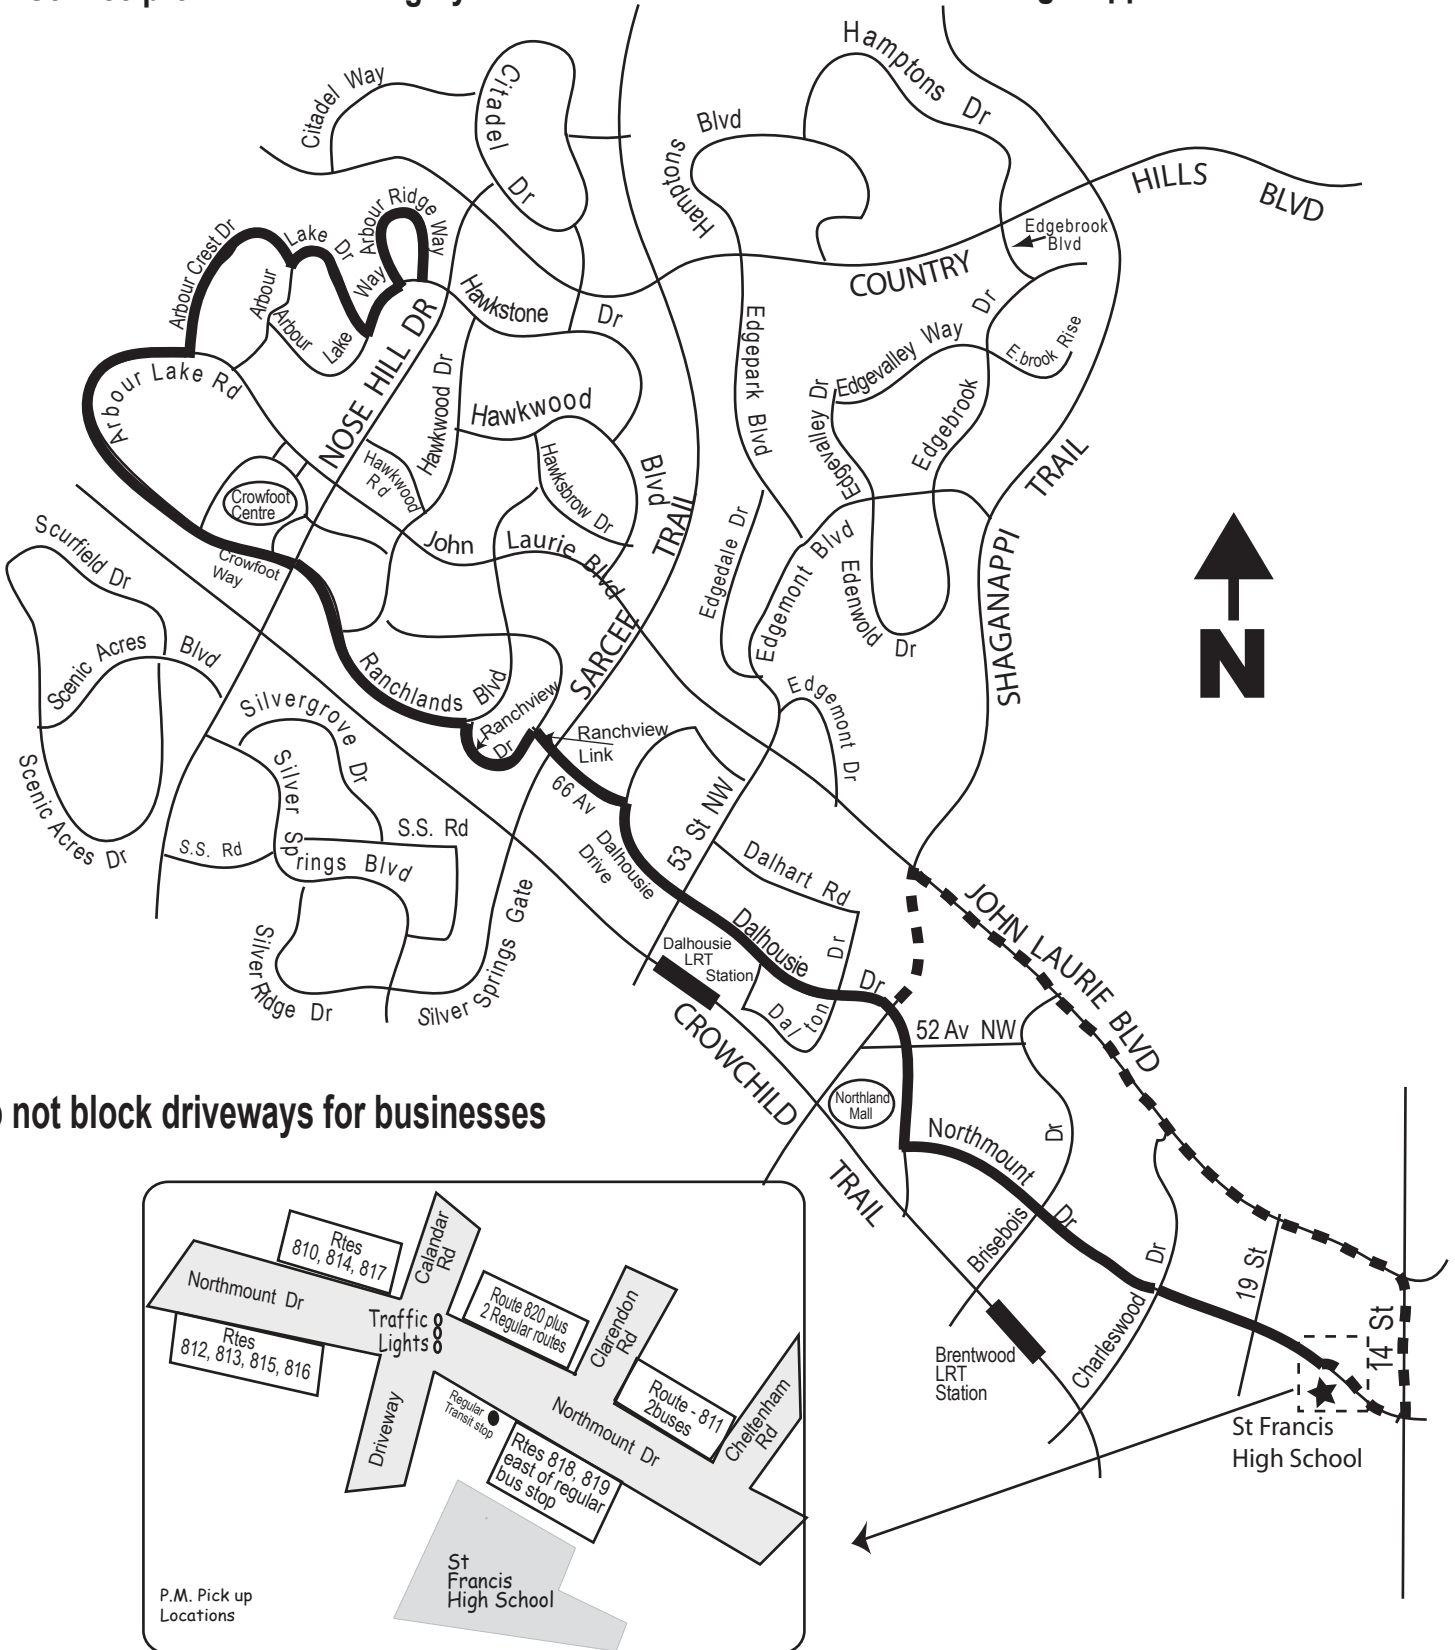

Rte 815 St. Francis/ArbourLake/Ranchlands

Last Update: Sep 7, 2018

Route: Key: Gar:

Service provided to all Calgary Transit bus zones on route west of Shaganappi Trail.

Do not block driveways for businesses

This is NOT a charter route. Regular transit fares apply.