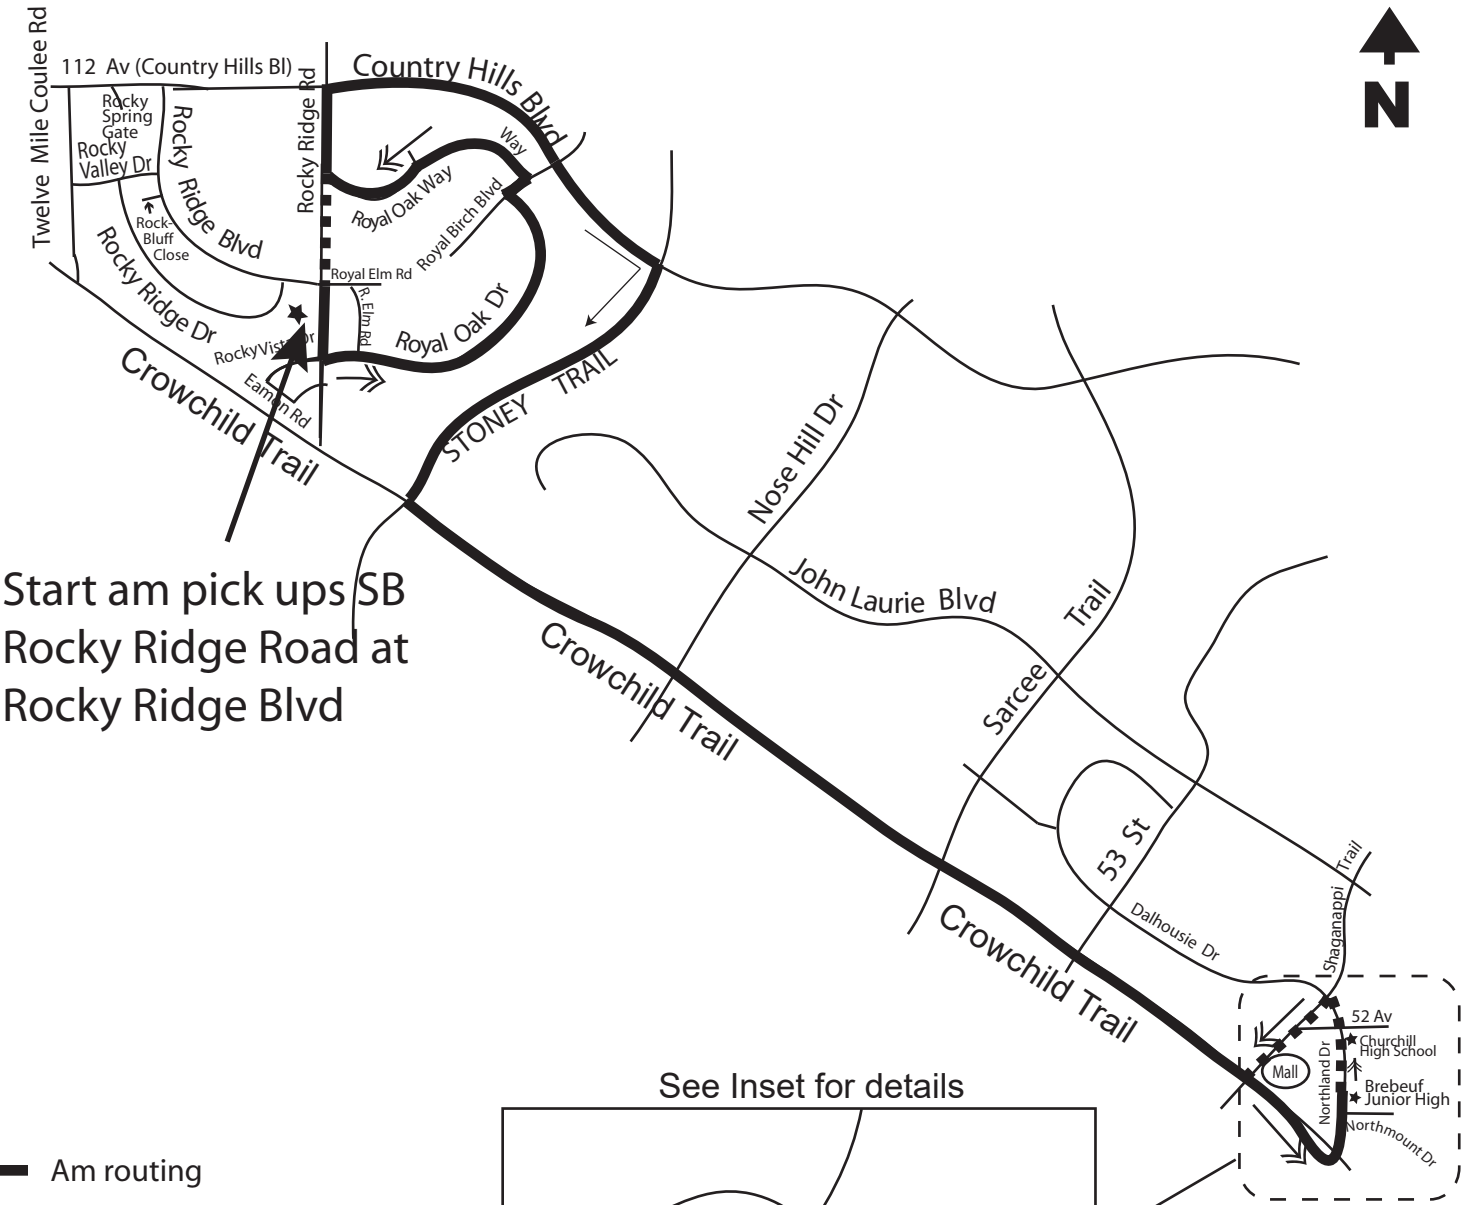

Route 801 Brebeuf/Royal Oak

Route: Key: Gar:

Service provided to all Calgary Transit bus zones on route west of Stoney Trail

Start am pick ups SB Rocky Ridge Road at Rocky Ridge Blvd

See Inset for details

-  Am routing
-  Pm routing

This is NOT a charter route. Regular transit fares apply.