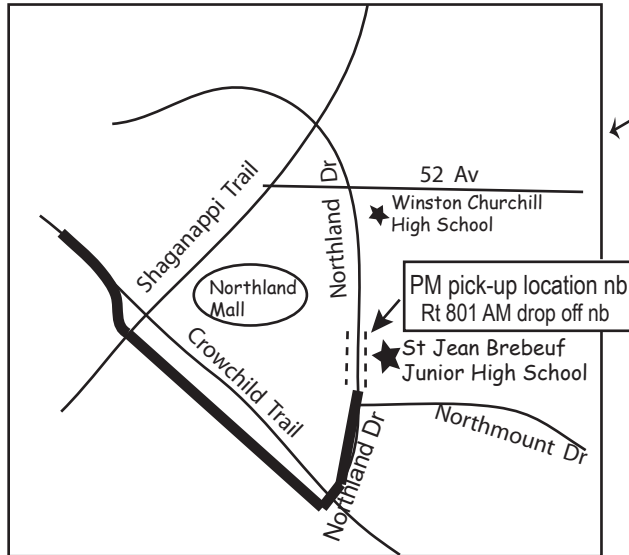

Route 801 Brebeuf/Royal Oak

Route: Key: Gar:

Service provided to all Calgary Transit bus zones on route west of Stoney Trail

Start am pick ups SB Rocky Ridge Road at Rocky Ridge Blvd

See Inset for details

-  Am routing
-  Pm routing

This is NOT a charter route. Regular transit fares apply.