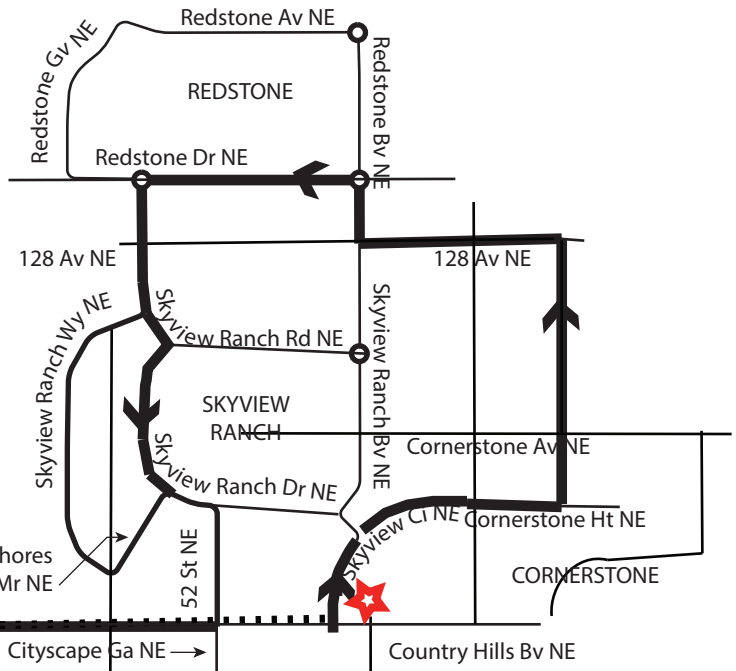

# James Fowler/Skyview Ranch / Redstone Route 752

Directions from garage to School  
From Deerfoot Trail take  
16 Avenue West to North on 4 St NW

Stop at every CT bus stop  
along the route  
North of Country Hills Blvd

Commence AM service here  
Nb at 52 St NE at Country  
Hills Blvd

AM drop offs East bound on 40 Ave  
PM pick up Northbound on 4 St NW

James Fowler

**LEGEND**

-  AM Route
-  LRT Track
-  LRT Station