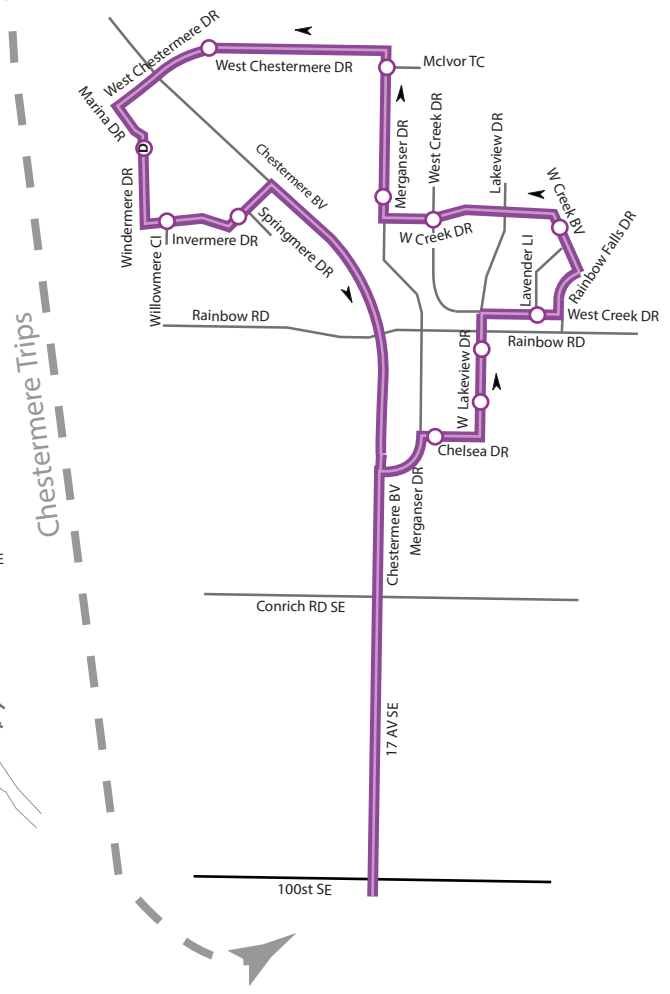

Rapid Transit Network – MAX or BRT

Route 307 MAX PURPLE

- LEGEND**
- MAX Purple
 - MAX Station
 - Time Point
 - CTrain Station
 - Bus Terminal
 - Park and Ride
 - Intersecting Route