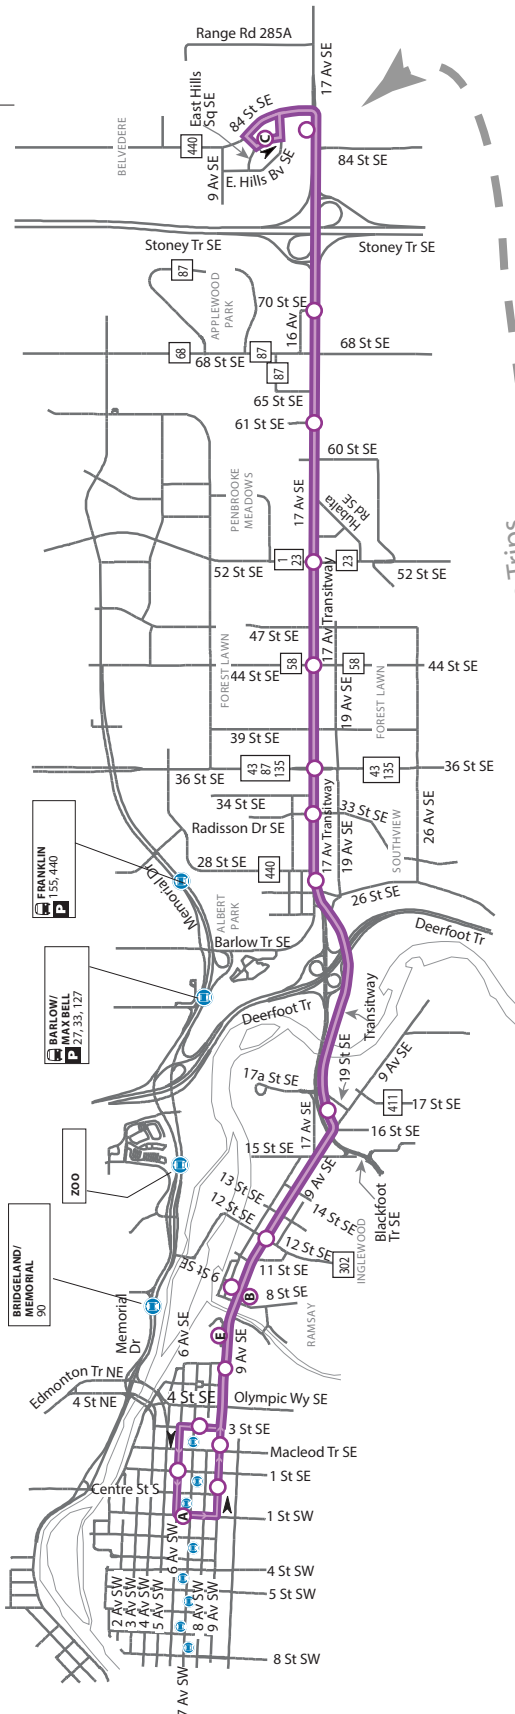

Rapid Transit Network – MAX or BRT

Route 307 MAX PURPLE

- LEGEND**
- MAX Purple
 - MAX Station
 - Time Point
 - CTrain Station
 - Bus Terminal
 - Park and Ride
 - Intersecting Route