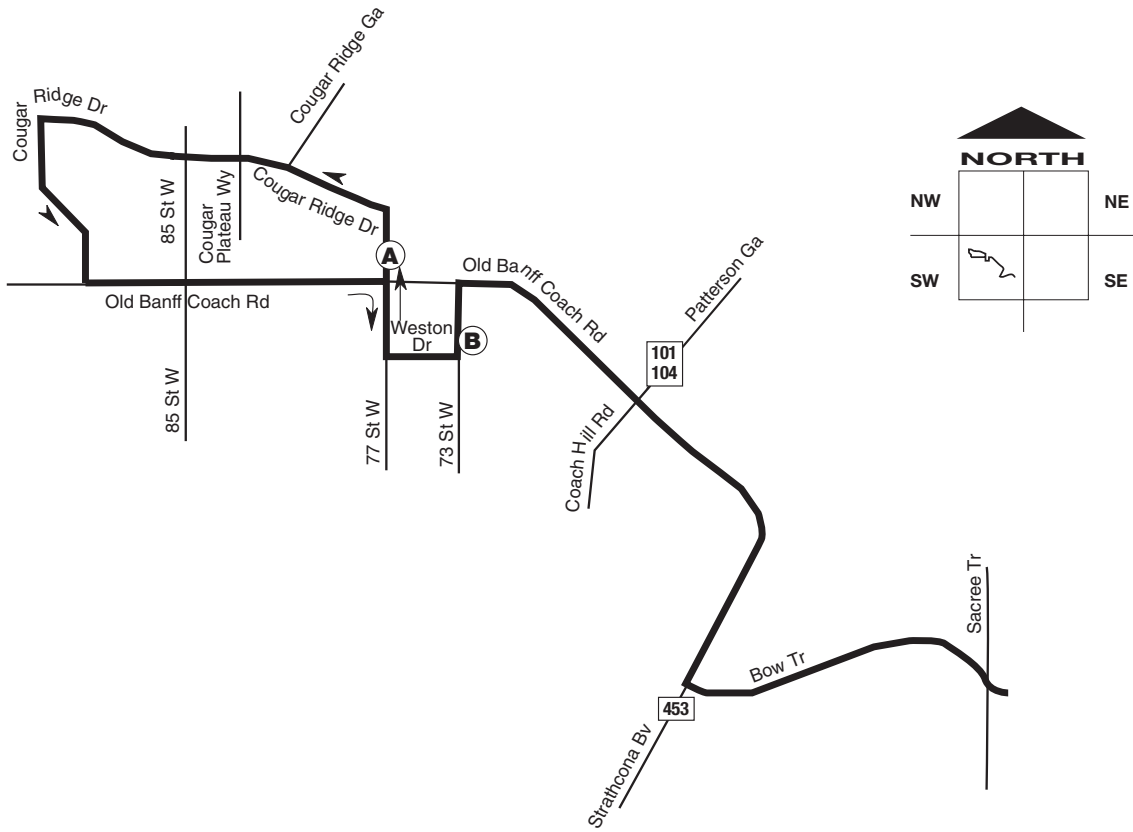

# Cougar Ridge Express Route 179

To/From Downtown via Bow Trail

To/From Downtown via Bow Trail

## LEGEND

-  Route
-  Time Point
-  Intersecting Route