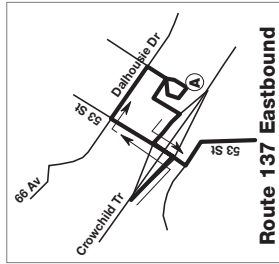

Northwest Loop Route 137

BRENTWOOD
 B 8, 9, 10, 20, 22, 37, 43,
 K 72, 73, 91, 122, 137,
 P 143, 181, 407, 408

DALHOUSIE
 B 10, 22, 37, 43, 54, 76,
 K 77, 122, 137, 143,
 P 154, 181, 429

CROWFOOT
 B 37, 40, 43, 58, 74, 76,
 K 137, 143, 158, 174,
 P 199, 299, 430

LEGEND

- Route
- Bus Terminal
- CTrain Line
- CTrain Station
- Time Point
- Intersecting Route
- Park and Ride
- Bus Access Only