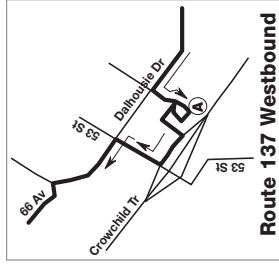

Northwest Loop Route 137

BRENTWOOD
 B 8, 9, 10, 20, 22, 37, 43,
 K 72, 73, 91, 122, 137,
 P 143, 181, 407, 408

DALHOUSIE
 B 10, 22, 37, 43, 54, 76,
 K 77, 122, 137, 143,
 P 154, 181, 429

CROWFOOT
 B 37, 40, 43, 58, 74, 76,
 K 137, 143, 158, 174,
 P 199, 299, 430

LEGEND

- Route
- Bus Terminal
- CTrain Line
- CTrain Station
- Time Point
- Intersecting Route
- Park and Ride
- Bus Access Only