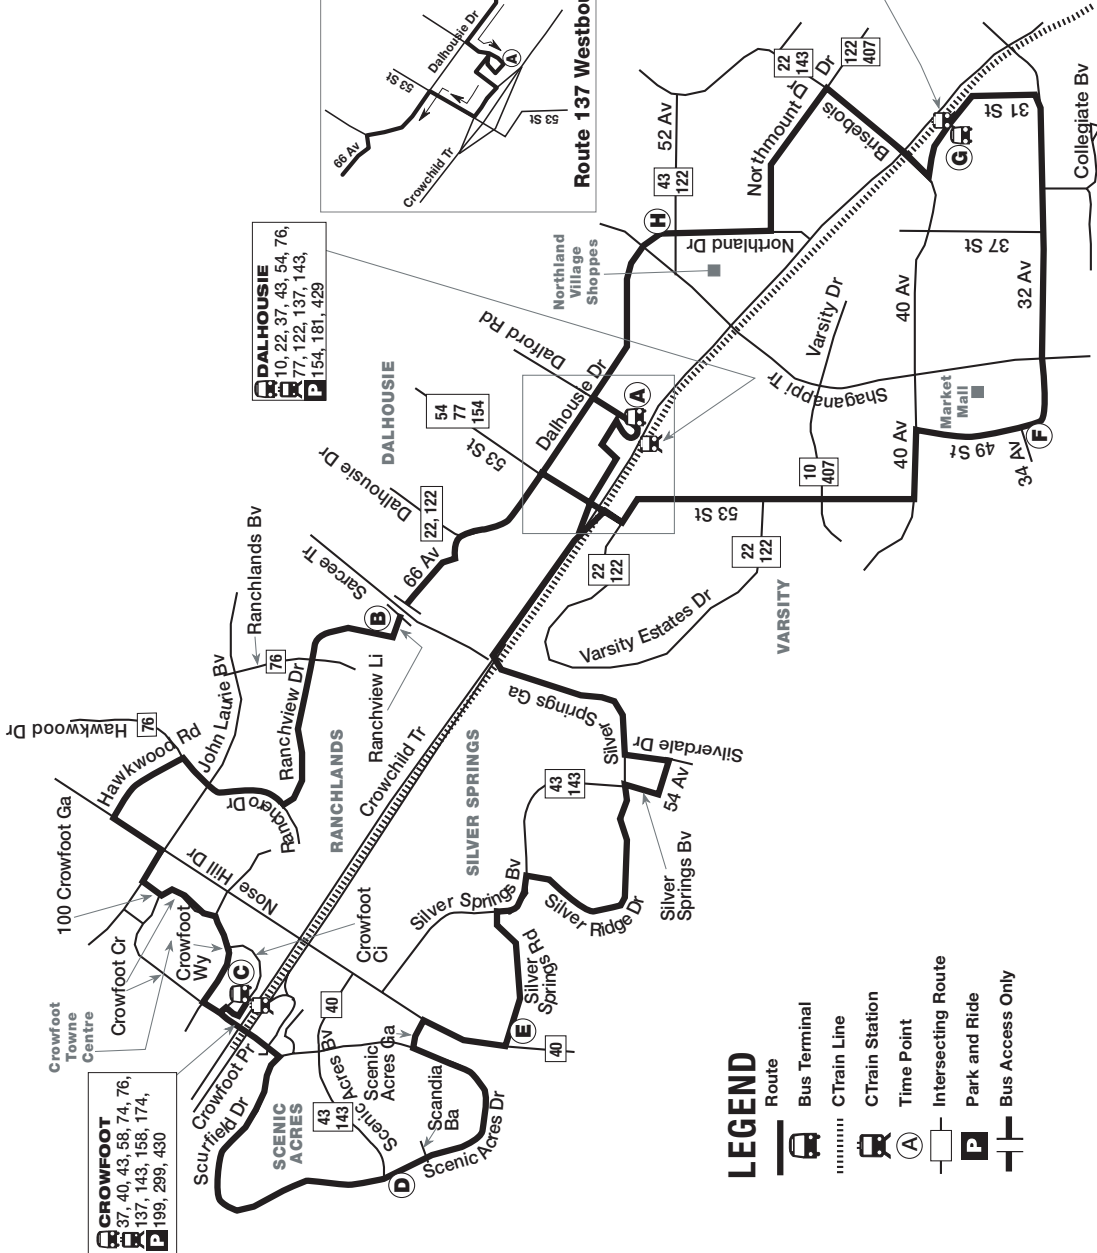

Northwest Loop Route 137

BRENTWOOD
 B 8, 9, 10, 20, 22, 37, 43,
 K 72, 73, 91, 122, 137,
 P 143, 181, 407, 408

DALHOUSIE
 B 10, 22, 37, 43, 54, 76,
 K 77, 122, 137, 143,
 P 154, 181, 429

CROWFOOT
 B 37, 40, 43, 58, 74, 76,
 K 137, 143, 158, 174,
 P 199, 299, 430

LEGEND

- Route
- Bus Terminal
- CTrain Line
- CTrain Station
- Time Point
- Intersecting Route
- Park and Ride
- Bus Access Only