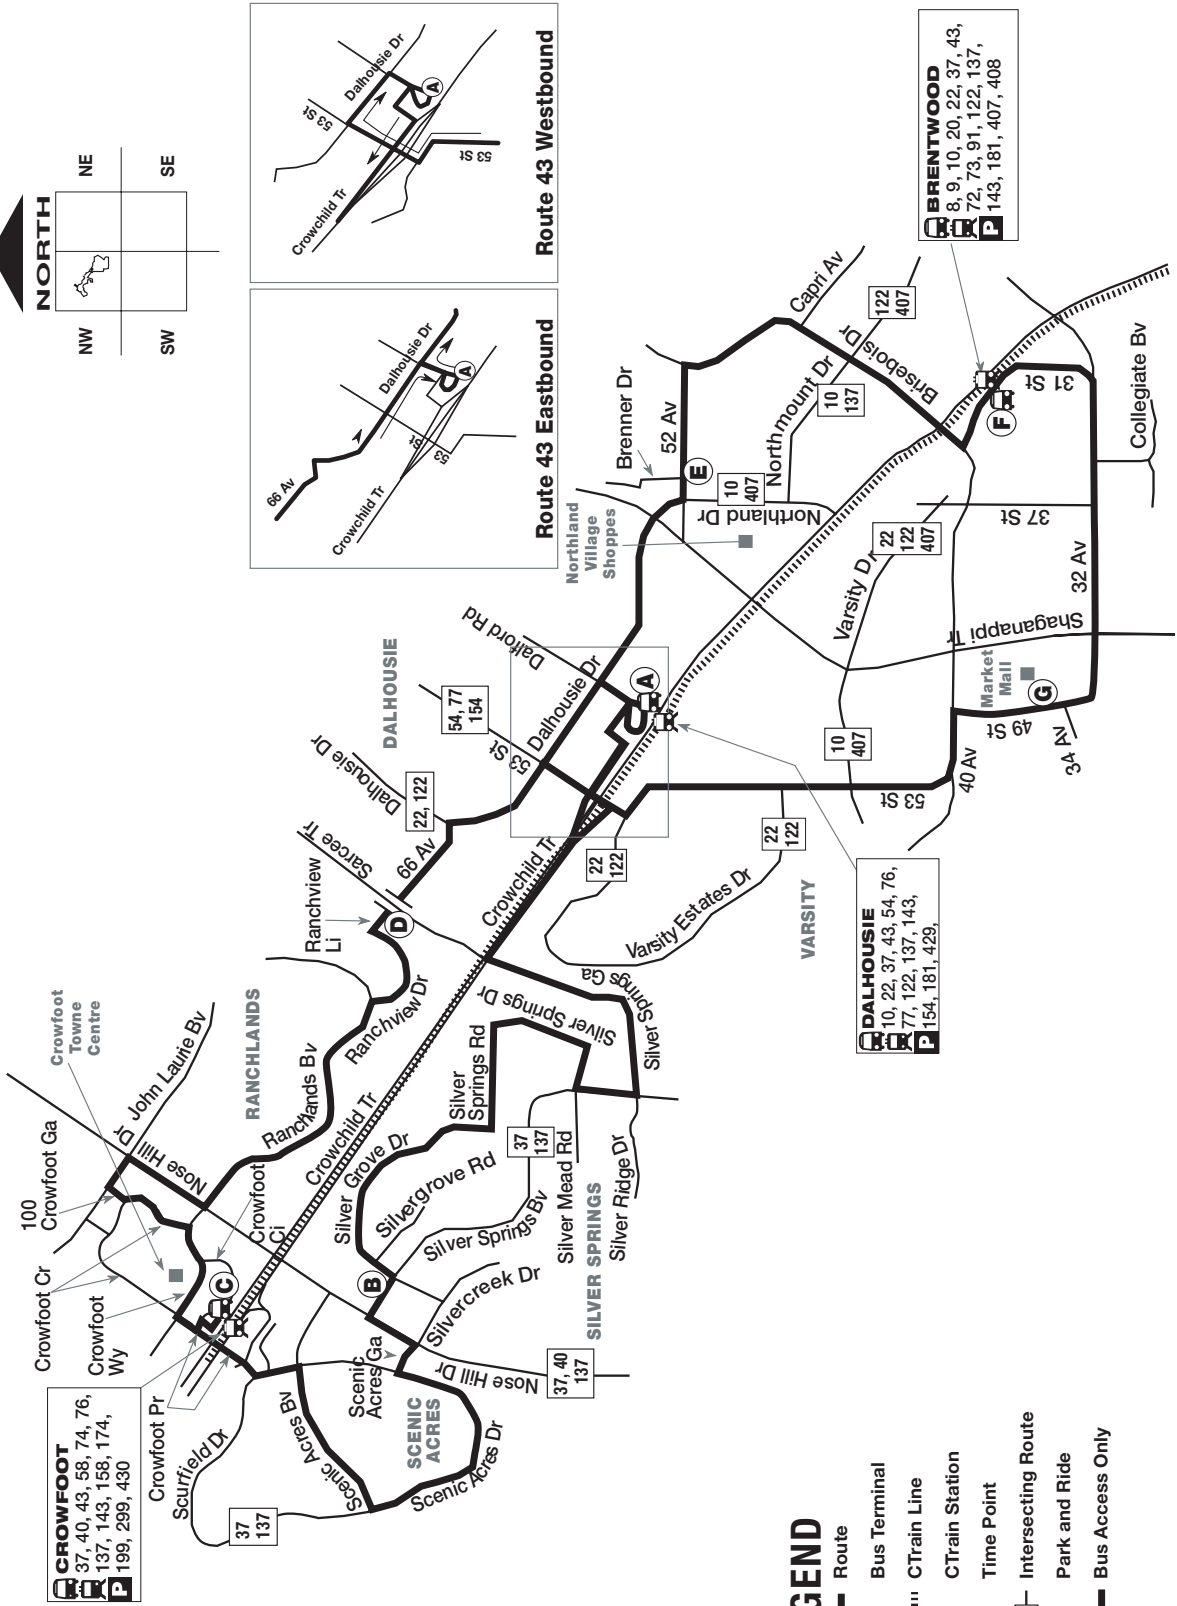

Northwest Loop Route 43

LEGEND

- Route
- Bus Terminal
- CTrain Line
- CTrain Station
- Time Point
- Intersecting Route
- Park and Ride
- Bus Access Only