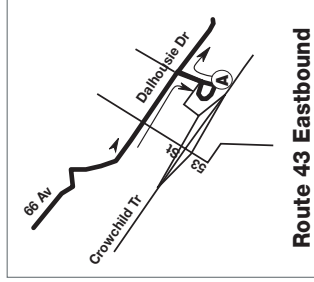

Northwest Loop Route 43

LEGEND

- Route
- Bus Terminal
- CTrain Line
- CTrain Station
- Time Point
- Intersecting Route
- Park and Ride
- Bus Access Only