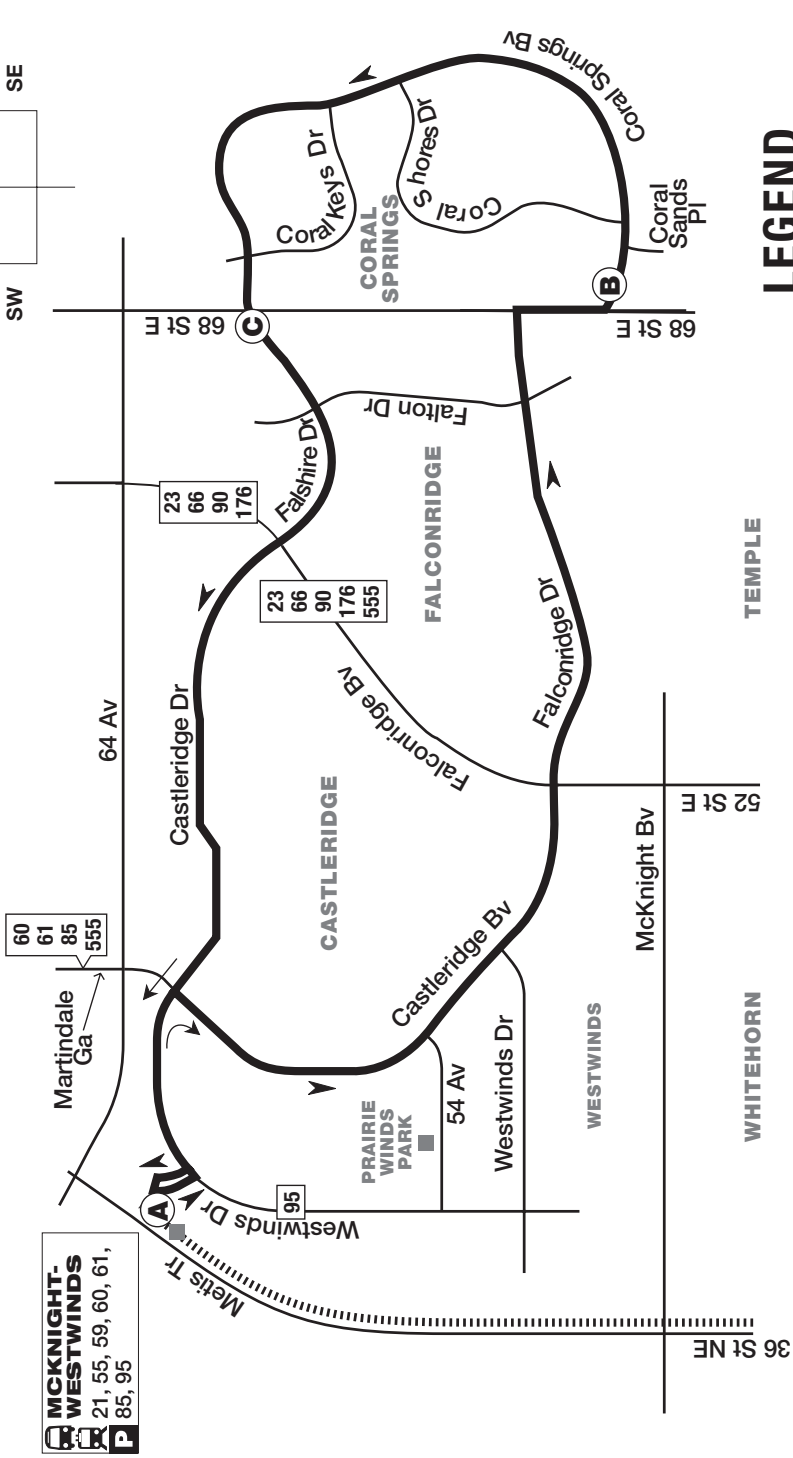

# Castleridge Route 21

## LEGEND

- Route
- Bus Terminal
- CTrain Line
- CTrain Station
- Time Point
- Intersecting Route
- Park and Ride