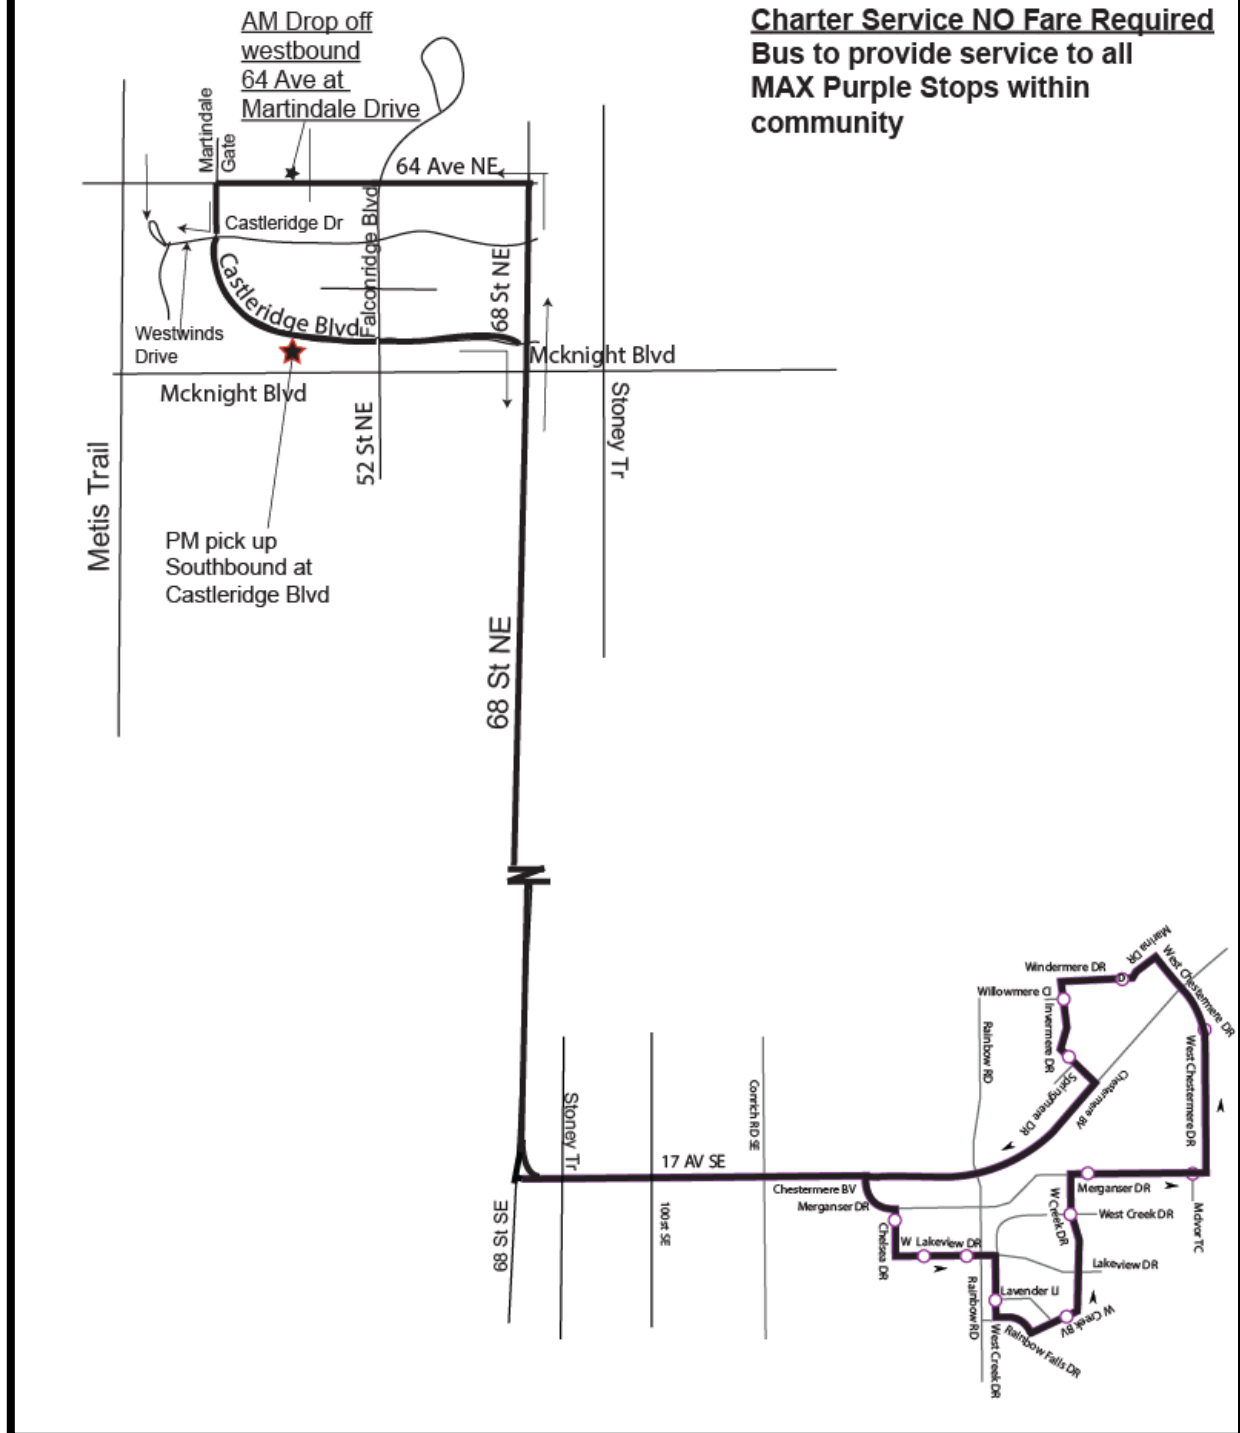

Nagar Kirtan

Route 537 Chestermere/Dashmesh Culture Centre

Charter Service NO Fare Required
Bus to provide service to all
MAX Purple Stops within
community

Chelsea Dr/South of Merganser Drive Sb	Windermere Drive @ Power Line ROW wb	64 AV NE / Martindale DR WB	Chelsea Dr/South of Merganser Drive Sb
7:15	7:34	8:07	8:42
8:00	8:19	8:52	9:27
8:45	9:04	9:37	
9:30	9:49	10:22	

Castleridge BV @ 54 AV NE SB	Chelsea Dr/South of Merganser Drive Sb	17 Av SE/84 St SE wb	Castleridge BV @ 54 AV NE SB
2:45 PM	3:13 PM	3:38 PM	4:08 PM
3:30 PM	3:58 PM	4:23 PM	4:53 PM
4:15 PM	4:43 PM	5:08 PM	
5:00 PM	5:28 PM	5:53 PM	

AM buses drop off Westbound at 64 Ave and Southbound Castleridge Blvd

PM pick up is ONLY from Castleridge Blvd