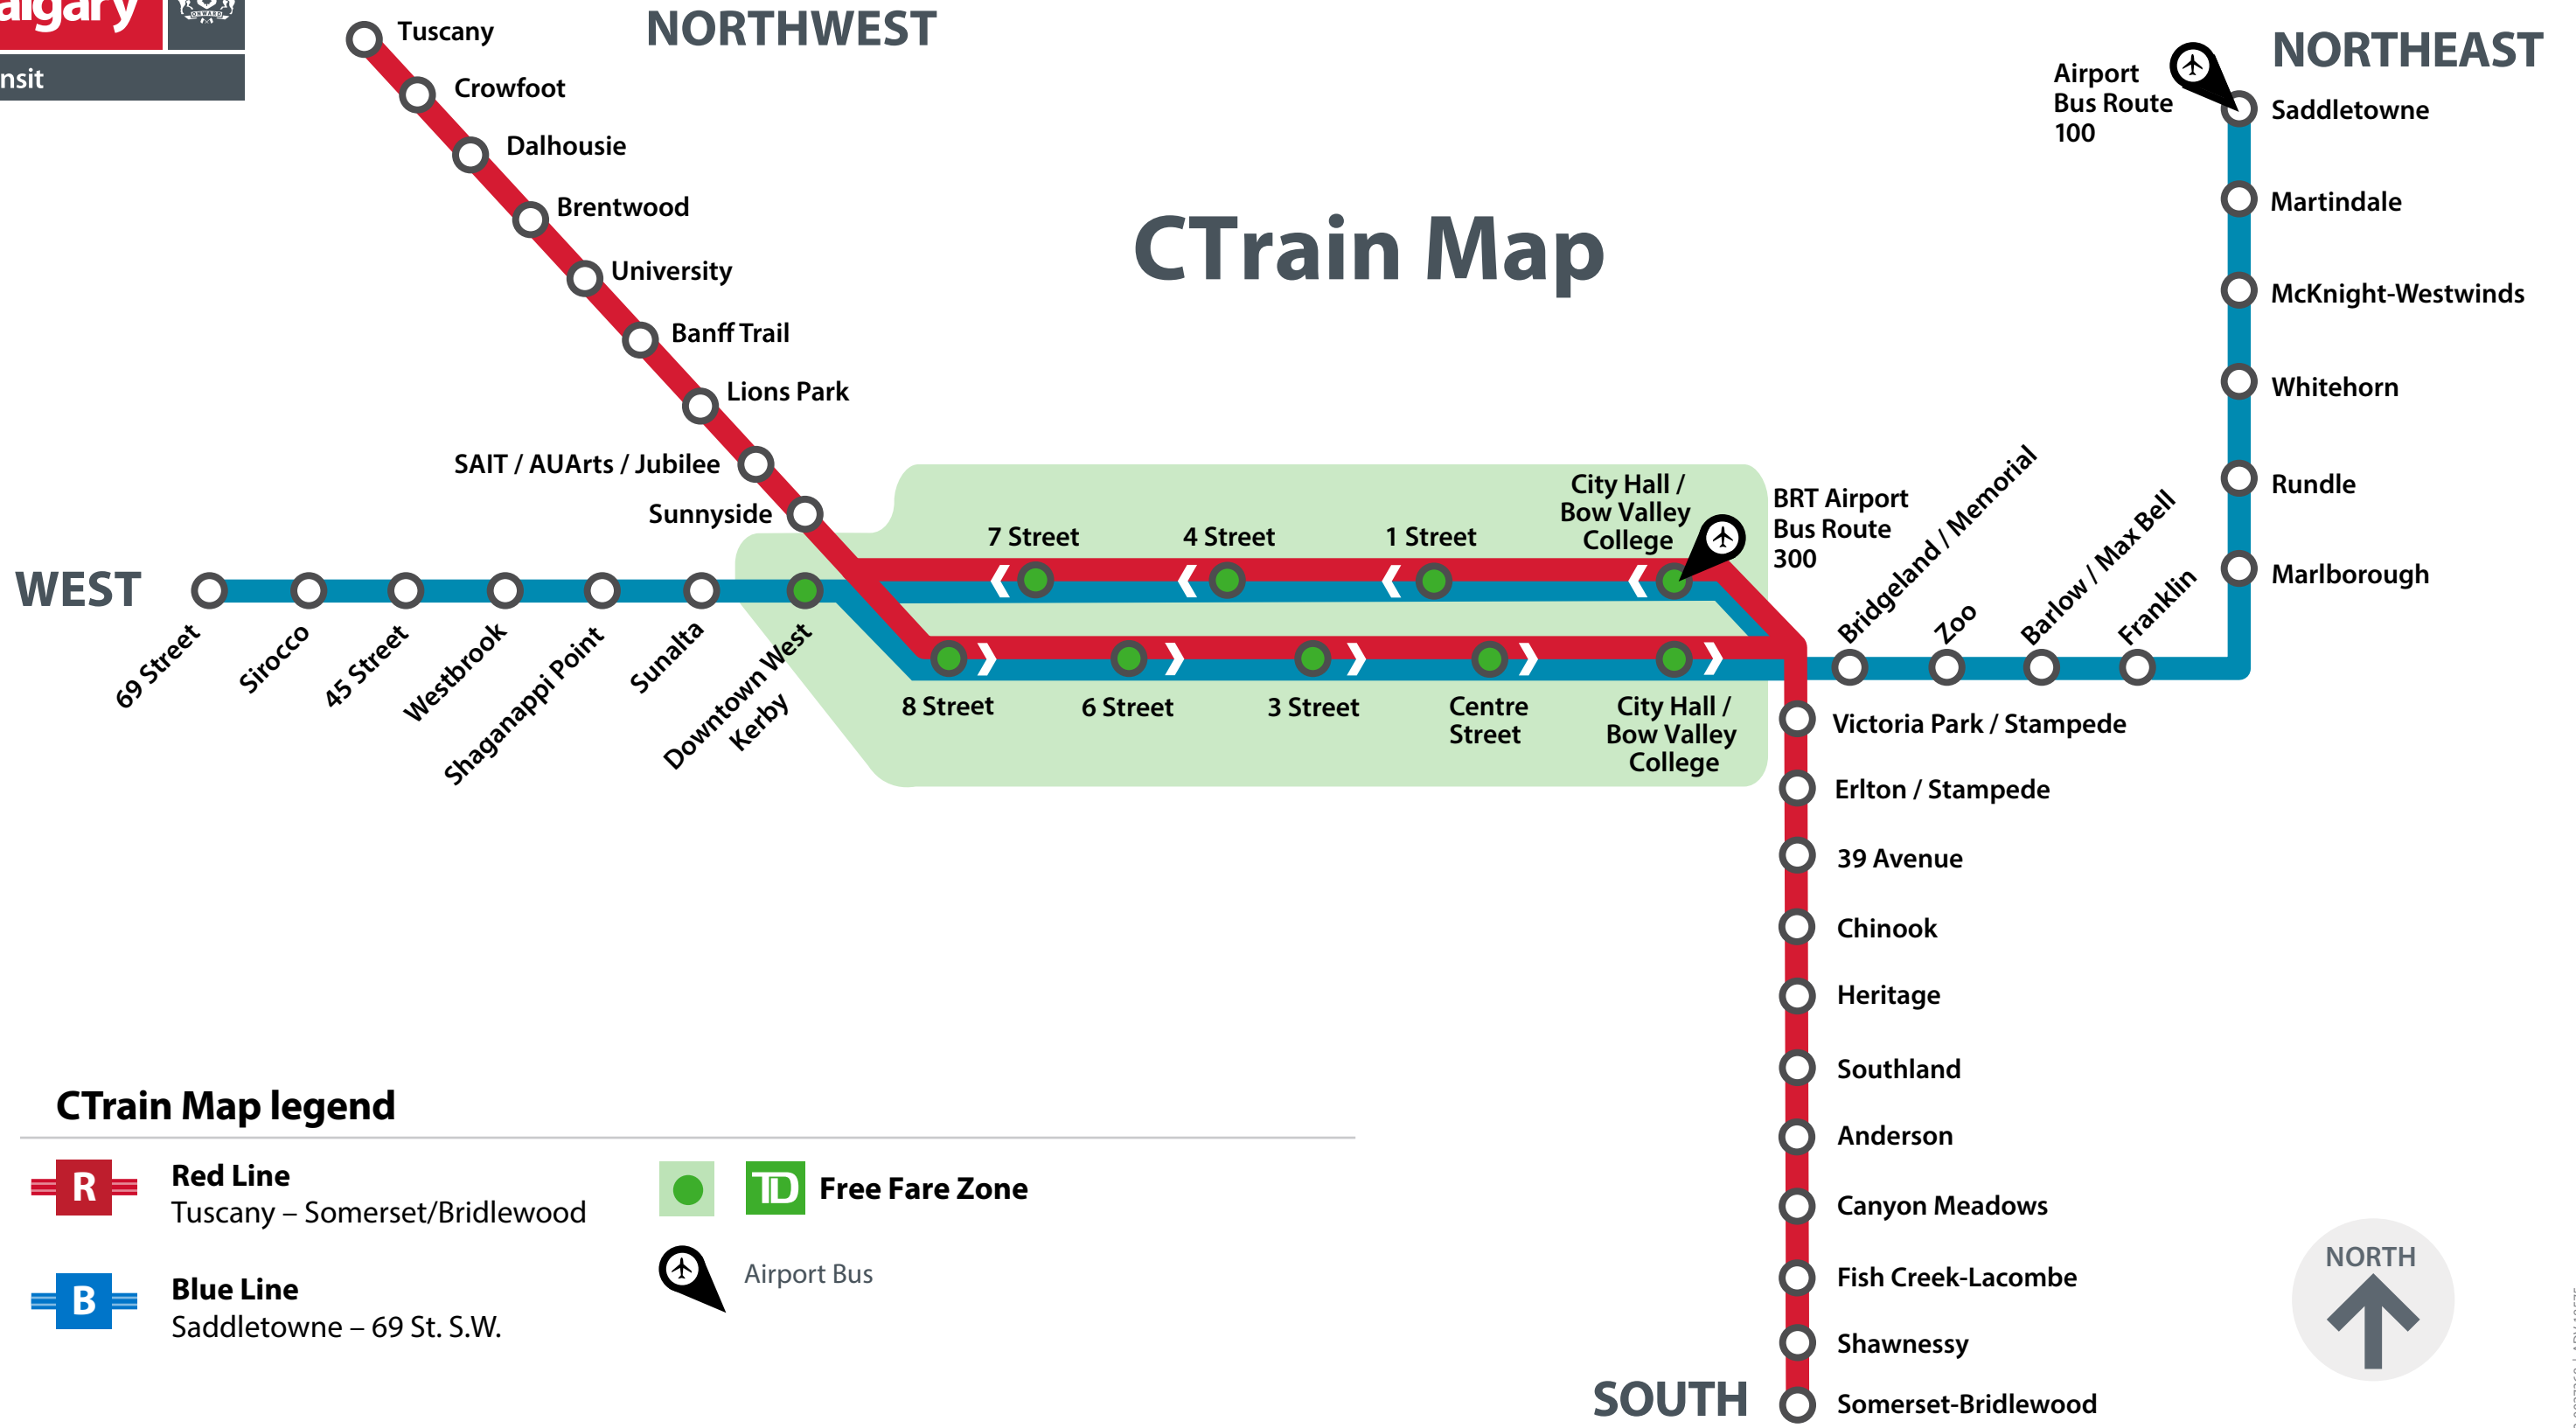

CTrain Map

CTrain Map legend

R **Red Line**
Tuscany – Somerset/Bridlewood

B **Blue Line**
Saddletowne – 69 St. S.W.

TD **Free Fare Zone**

Airport Bus