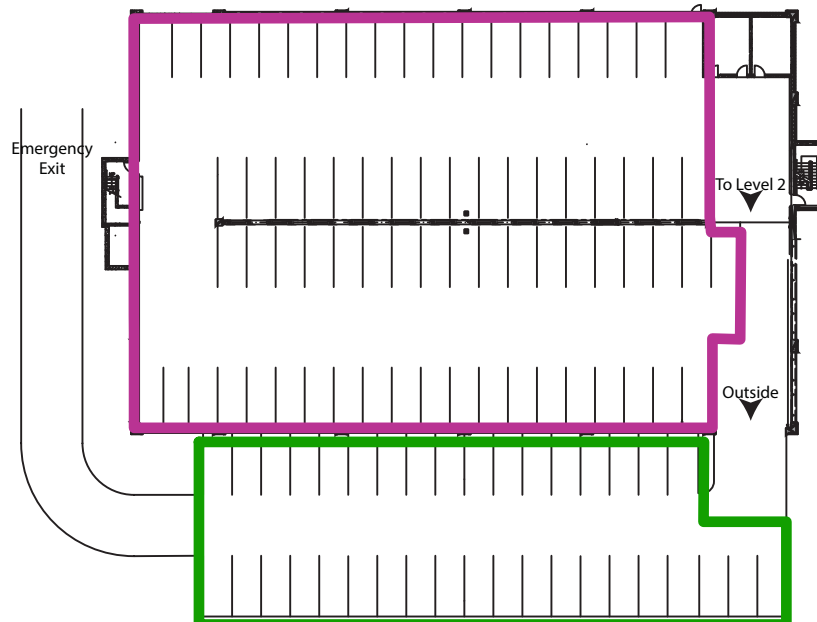

CANYON MEADOWS LRT STATION PARKING

LEVEL 3

LEVEL 2 (MAIN LEVEL)

LEVEL 1 & OUTSIDE

LEGEND

FREE PARKING:

-  - FREE PARKING AREA
-  - FREE PARKING (POTENTIAL RESERVED)
-  - ACCESSIBLE PARKING
-  - 4-HOUR PARKING