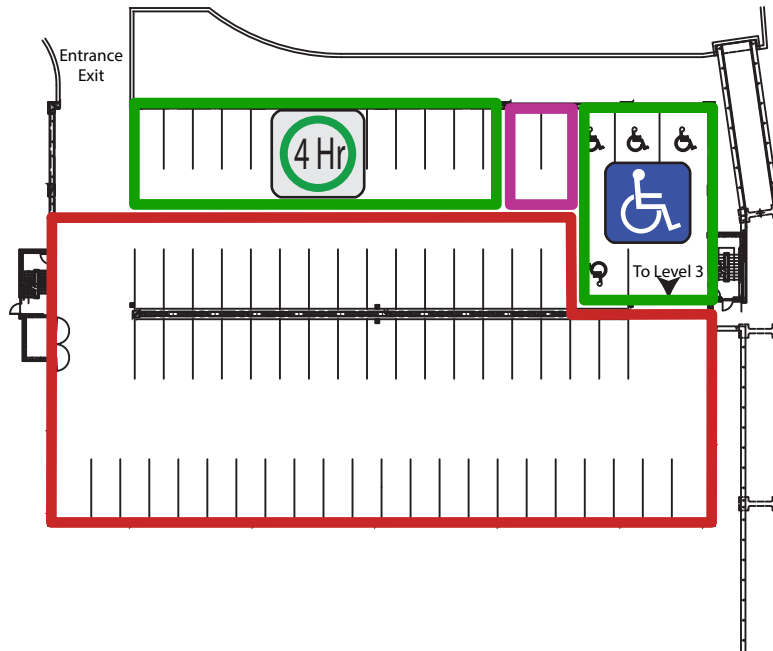

CANYON MEADOWS LRT STATION PARKING

LEVEL 3

LEVEL 2 (MAIN LEVEL)

LEVEL 1 & OUTSIDE

LEGEND

FREE PARKING:

-  - FREE PARKING AREA
-  - FREE PARKING (POTENTIAL RESERVED)
-  - ACCESSIBLE PARKING
-  - 4-HOUR PARKING