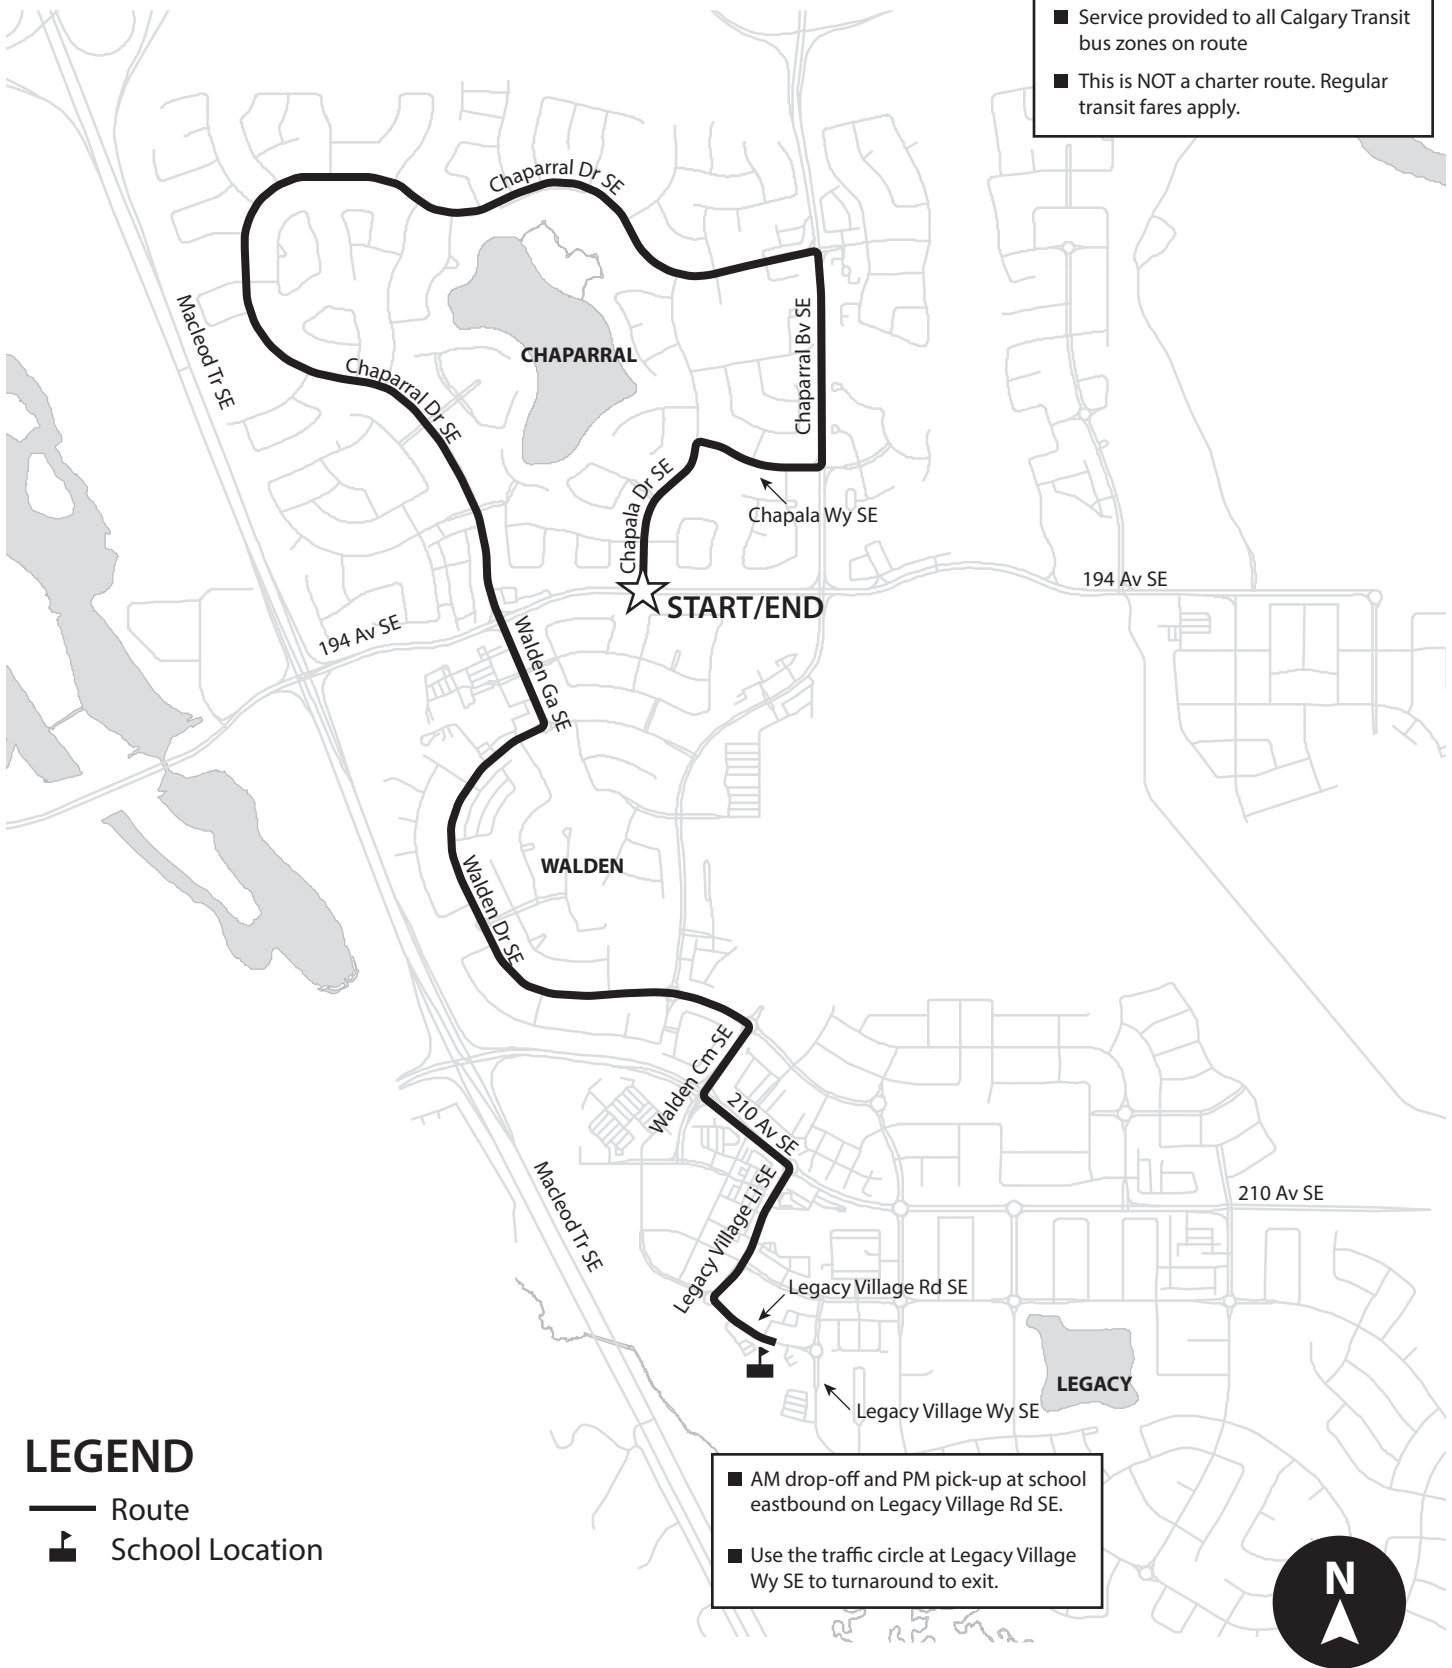

# 867 - All Saints / Chaparral

- Service provided to all Calgary Transit bus zones on route
- This is NOT a charter route. Regular transit fares apply.

### LEGEND

- Route
- 📍 School Location

- AM drop-off and PM pick-up at school eastbound on Legacy Village Rd SE.
- Use the traffic circle at Legacy Village Wy SE to turnaround to exit.