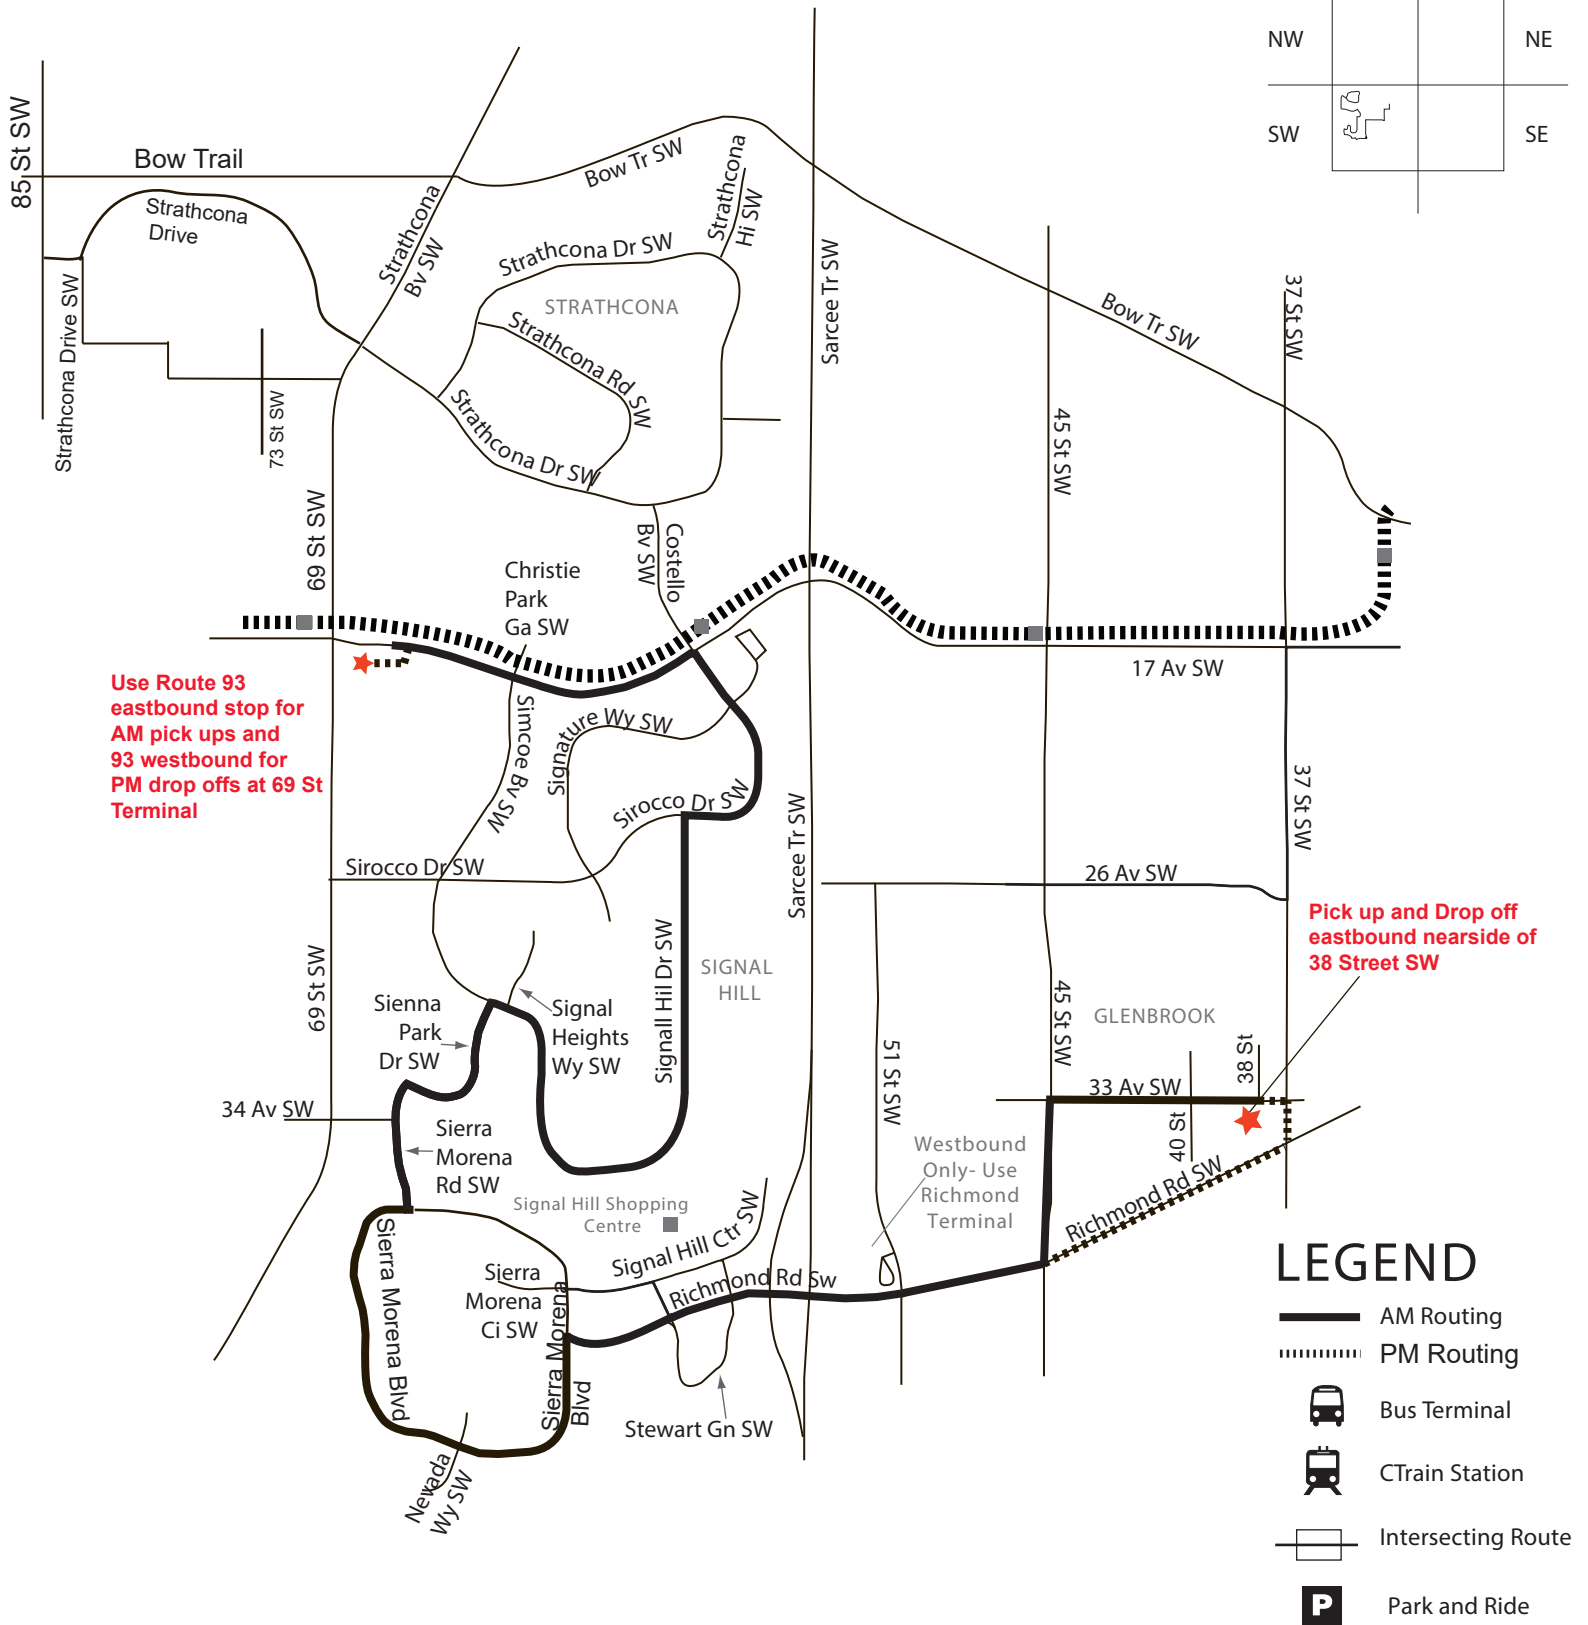

Route 789 AE Cross/ Signal Hill

Effective: Sep 1, 2021

Service provided to all Calgary Transit bus zones on Route west of Sarcee Trail

Use Route 93 eastbound stop for AM pick ups and 93 westbound for PM drop offs at 69 St Terminal

Pick up and Drop off eastbound nearside of 38 Street SW

LEGEND

- AM Routing
- PM Routing
- Bus Terminal
- CTrain Station
- Intersecting Route
- Park and Ride

This is not a Charter Route. Regular Transit fares apply