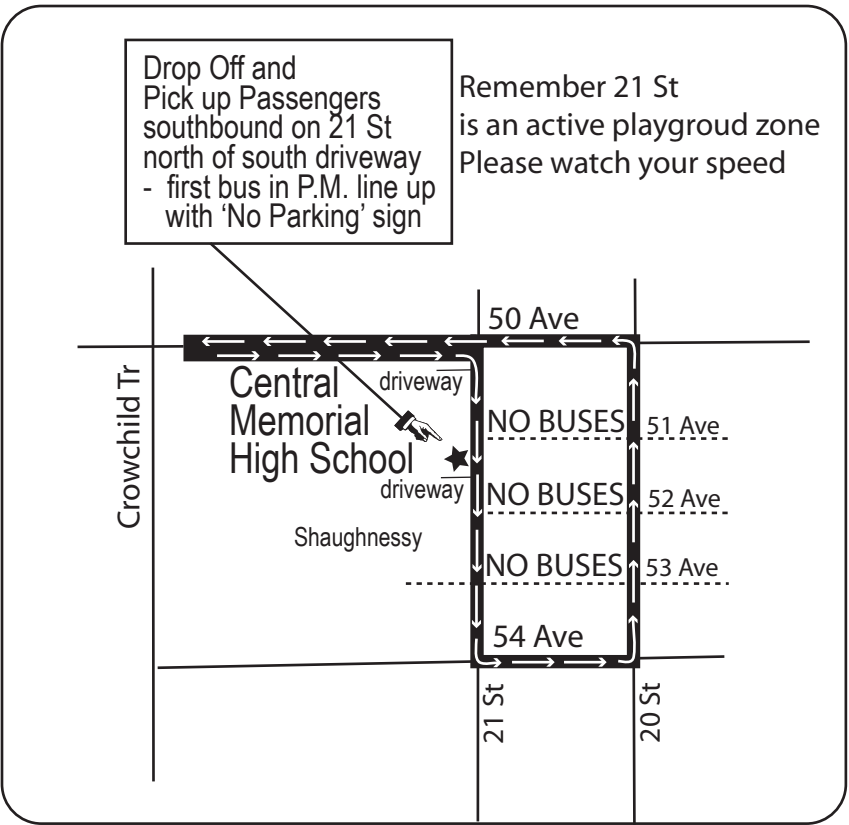

# Rte 733 Central Memorial/Lakeview

Last Revision: 2020 Oct 13

Route:            Key:            Gar:

Service provided to all Calgary Transit bus zones on route.

**Watch your speed in Playground Zones**

**This is NOT a charter route. Regular transit fares apply.**