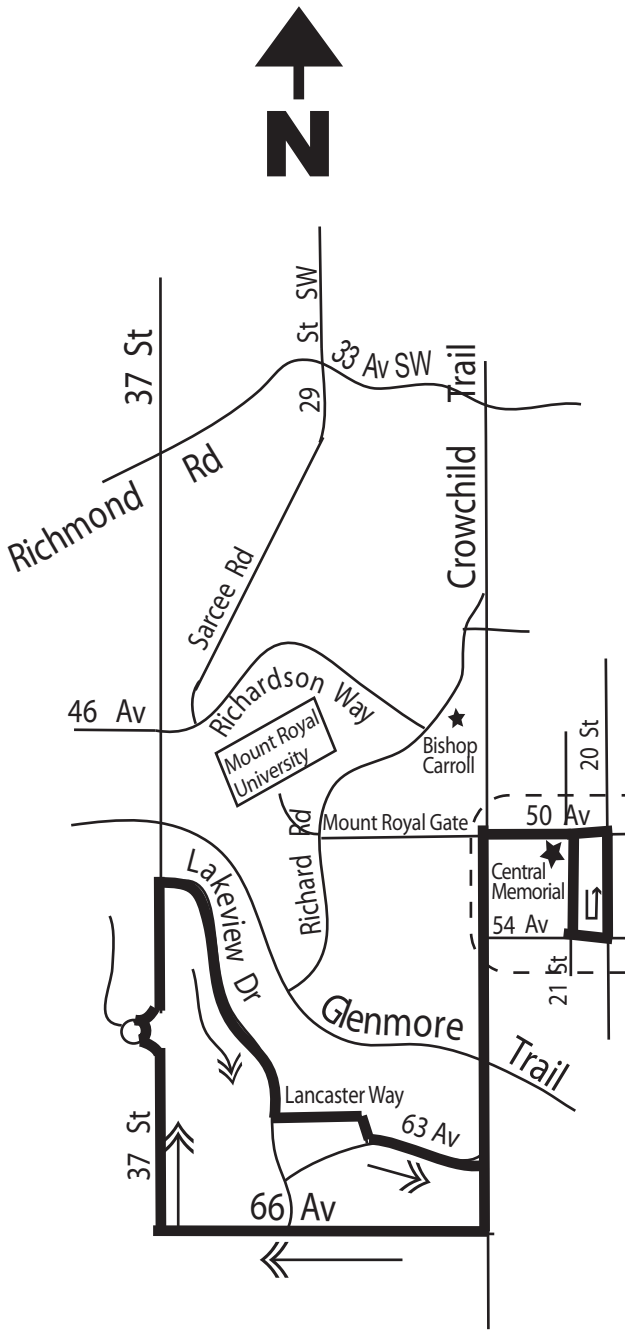

# Rte 733 Central Memorial/Lakeview

Last Revision: 2020 Oct 13

Route:            Key:            Gar:

Service provided to all Calgary Transit bus zones on route.

**Watch your speed in Playground Zones**

**This is NOT a charter route. Regular transit fares apply.**